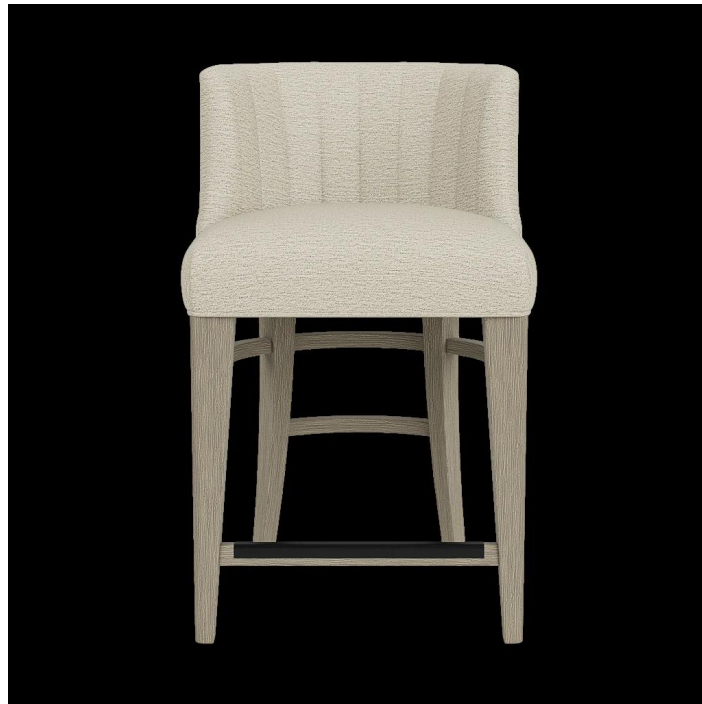

45 New Orleans Rd, Hilton Head Island, SC 29928

Phone: (843) 702-7756

Email: info@hhifurniture.com

Web: hhifurniture.com

Upholstered Curved Back Counter Stool

Dimensions: 22.00"W X 23.00"D X 30.50"H

Finish: Dovetail

[More with this Finish](#)

- Constructed of hardwood solid
- Seat height: 24"
- Metal-covered front footrest
- Upholstered with 100% Polyester Performance Fabric
- Cleaning code: W