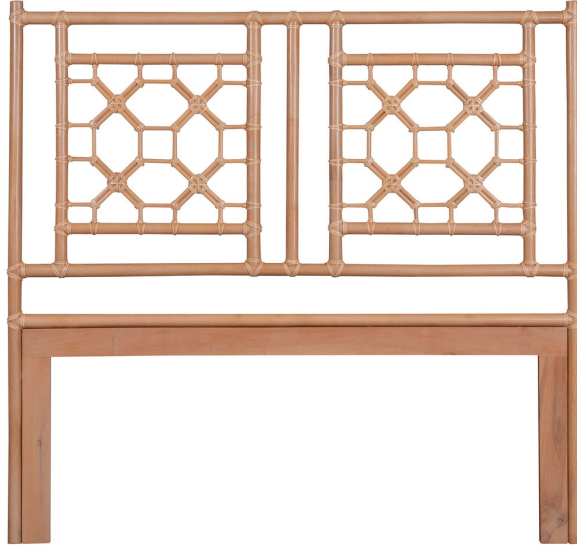

HHF HILTON HEAD FURNITURE CO.

45 New Orleans Rd, Hilton Head Island, SC 29928

Phone: (843) 702-7756

Email: info@hhifurniture.com

Web: hhifurniture.com

Lattice Headboard-Queen (62X2X60)..Material/Color:Rattan pole for the frame;Peel
Binding and Sand Natural Color.