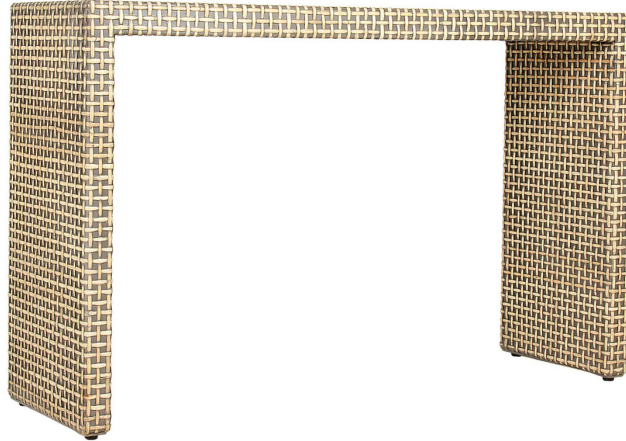

HHF HILTON HEAD FURNITURE CO.

45 New Orleans Rd, Hilton Head Island, SC 29928

Phone: (843) 702-7756

Email: info@hhifurniture.com

Web: hhifurniture.com

Lewis Console Table, Grey Bistro

Dimensions: 48x15x30.25