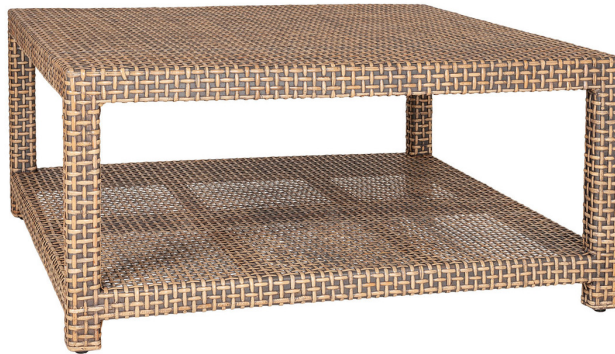

45 New Orleans Rd, Hilton Head Island, SC 29928

Phone: [\(843\) 702-7756](tel:(843)702-7756)

Email: info@hhifurniture.com

Web: hhifurniture.com

Lewis Coffee Table, Square

Dimensions: 40x40x19