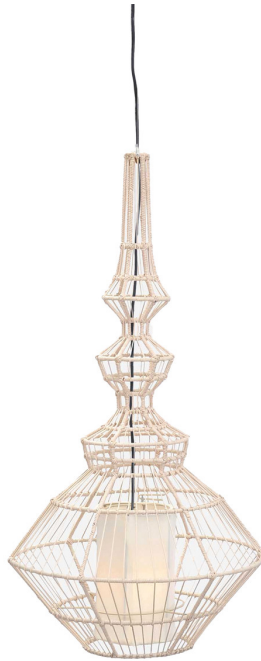

45 New Orleans Rd, Hilton Head Island, SC 29928

Phone: [\(843\) 702-7756](tel:(843)702-7756)

Email: info@hhifurniture.com

Web: hhifurniture.com

Silhouette Pendant Wide B-Cream

- Ship Method: LTL