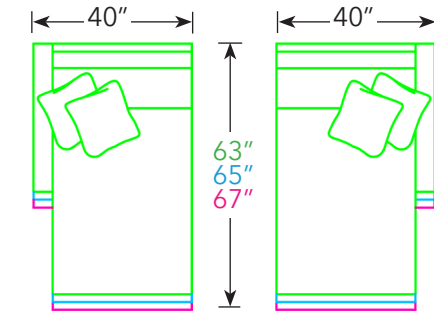

Right Facing Lounge
19210-RL, OW 75" OD 37"
19230-RL, OW 75" OD 39"
19250-RL, OW 75" OD 41"

* Overall Width will vary based on Arm Options selected.*

Simply add Arm Width to Inside Seat Width with the exception of the Corner Sofa.

** Overall Height will be based on Back Option selected. **

Sketches shown as 5" Track Arm
 Measurements are with 5" Track Arm Only

Sectionals

Sketches are 1/4" scale
 *All dimensions are approximate

*** Dimensions will vary based on options selected. Contact Customer Service. ***

~ 21" SEAT DEPTH ~ ~ 23" SEAT DEPTH ~ ~ 25" SEAT DEPTH ~

Left Facing Chaise Right Facing Chaise
 19214-LCH/RCH, ISW 23" OW 28"
 19234-LCH/RCH, ISW 23" OW 28"
 19254-LCH/RCH, ISW 23" OW 28"

Left Facing Chaise 1/2 Right Facing Chaise 1/2
 19214-LCH/RCH 1/2, ISW 35" OW 40"
 19234-LCH/RCH 1/2, ISW 35" OW 40"
 19254-LCH/RCH 1/2, ISW 35" OW 40"

Common Dimensions:
 Seat Height: 20"
 Arm Height: 24"

Style Information:

- Loose Back only
- Luxe Premium Package
- Spring Edge (Ottomans are Hard Edge)
- Pillows: 20"

*** Overall Width will vary based on Arm Options selected.***
Simply add Arm Width to Inside Seat Width with the exception of the Corner Sofa.
**** Overall Height will be based on Back Option selected. ****