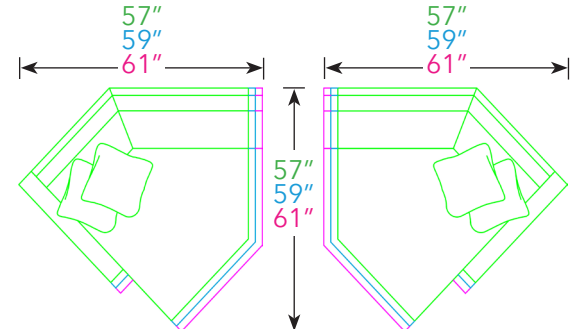

Right Facing Lounge
19210-RL, OW 75" OD 37"
19230-RL, OW 75" OD 39"
19250-RL, OW 75" OD 41"

* Overall Width will vary based on Arm Options selected.*

Simply add Arm Width to Inside Seat Width with the exception of the Corner Sofa.

** Overall Height will be based on Back Option selected. **

Sketches shown as 5" Track Arm
 Measurements are with 5" Track Arm Only

Sectionals

Sketches are 1/4" scale
 *All dimensions are approximate

*** Dimensions will vary based on options selected. Contact Customer Service. ***

~ 21" SEAT DEPTH ~ ~ 23" SEAT DEPTH ~ ~ 25" SEAT DEPTH ~

Left Facing Chaise Right Facing Chaise
 19214-LCH/RCH, ISW 23" OW 28"
 19234-LCH/RCH, ISW 23" OW 28"
 19254-LCH/RCH, ISW 23" OW 28"

Left Facing Chaise 1/2 Right Facing Chaise 1/2
 19214-LCH/RCH 1/2, ISW 35" OW 40"
 19234-LCH/RCH 1/2, ISW 35" OW 40"
 19254-LCH/RCH 1/2, ISW 35" OW 40"

Common Dimensions:
 Seat Height: 20"
 Arm Height: 24"

Style Information:

- Loose Back only
- Luxe Premium Package
- Spring Edge (Ottomans are Hard Edge)
- Pillows: 20"

*** Overall Width will vary based on Arm Options selected.***
Simply add Arm Width to Inside Seat Width with the exception of the Corner Sofa.
**** Overall Height will be based on Back Option selected. ****