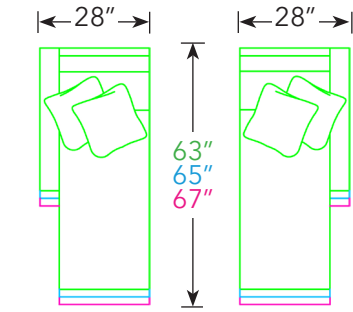

Sketches shown as 5" Track Arm
Measurements are with 5" Track Arm Only

Sectionals

Sketches are 1/4" scale
*All dimensions are approximate

*** Dimensions will vary based on options selected. Contact Customer Service. ***

Right Facing Lounge
19210-RL, OW 75" OD 37"
19230-RL, OW 75" OD 39"
19250-RL, OW 75" OD 41"

* Overall Width will vary based on Arm Options selected.*

Simply add Arm Width to Inside Seat Width with the exception of the Corner Sofa.

** Overall Height will be based on Back Option selected. **

Sketches shown as 5" Track Arm
 Measurements are with 5" Track Arm Only

Sectionals

Sketches are 1/4" scale
 *All dimensions are approximate

*** Dimensions will vary based on options selected. Contact Customer Service. ***

~ 21" SEAT DEPTH ~ ~ 23" SEAT DEPTH ~ ~ 25" SEAT DEPTH ~

Left Facing Chaise Right Facing Chaise
 19214-LCH/RCH, ISW 23" OW 28"
 19234-LCH/RCH, ISW 23" OW 28"
 19254-LCH/RCH, ISW 23" OW 28"

Left Facing Chaise 1/2 Right Facing Chaise 1/2
 19214-LCH/RCH 1/2, ISW 35" OW 40"
 19234-LCH/RCH 1/2, ISW 35" OW 40"
 19254-LCH/RCH 1/2, ISW 35" OW 40"