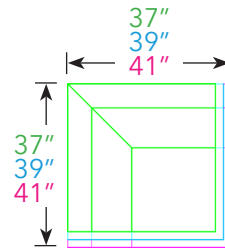

Cube Wedge
19216CP, OW 37" x OD 37"
19236CP, OW 39" x OD 39"
19256CP, OW 41" x OD 41"