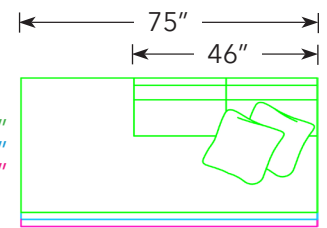

Sketches shown as 5" Track Arm
Measurements are with 5" Track Arm Only

Sectionals

Sketches are 1/4" scale
*All dimensions are approximate

*** Dimensions will vary based on options selected. Contact Customer Service. ***

Right Facing Sofa
19210-RS2, ISW 70" OW 75"
19230-RS2, ISW 70" OW 75"
19250-RS2, ISW 70" OW 75"

Right Facing Sofa
19210-RS3, ISW 70" OW 75"
19230-RS3, ISW 70" OW 75"
19250-RS3, ISW 70" OW 75"

Armless Sofa
19210-AS1, OW 70"
19230-AS1, OW 70"
19250-AS1, OW 70"

Armless Sofa
19210-AS2, OW 70"
19230-AS2, OW 70"
19250-AS2, OW 70"

Armless Sofa
19210-AS3, OW 70"
19230-AS3, OW 70"
19250-AS3, OW 70"

Left Facing Lounge
19210-LL, OW 75" OD 37"
19230-LL, OW 75" OD 39"
19250-LL, OW 75" OD 41"

Common Dimensions:
 Seat Height: 20"
 Arm Height: 24"

Style Information:

- Loose Back only
- Luxe Premium Package
- Spring Edge (Ottomans are Hard Edge)
- Pillows: 20"

*** Overall Width will vary based on Arm Options selected.***
Simply add Arm Width to Inside Seat Width with the exception of the Corner Sofa.
**** Overall Height will be based on Back Option selected. ****