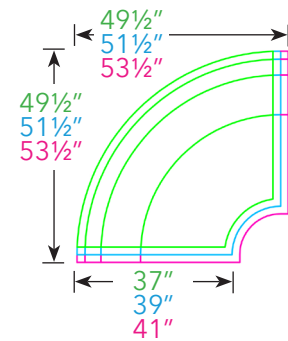

Curved Wedge
19210CP, OW 49 1/2" x OD 37"
19230CP, OW 51 1/2" x OD 39"
19250CP, OW 53 1/2" x OD 41"

Common Dimensions:
Seat Height: 20"
Arm Height: 24"

Style Information:

- Loose Back only
- Luxe Premium Package
- Spring Edge (Ottomans are Hard Edge)
- Pillows: 20"

* Overall Width will vary based on Arm Options selected.*
Simply add Arm Width to Inside Seat Width with the exception of the Corner Sofa.
** Overall Height will be based on Back Option selected. **