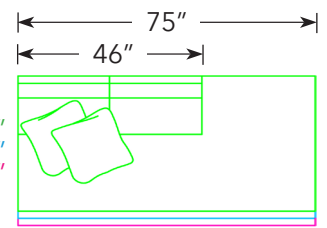

Sketches shown as 5" Track Arm
Measurements are with 5" Track Arm Only

Sectionals

Sketches are 1/4" scale
*All dimensions are approximate

*** Dimensions will vary based on options selected. Contact Customer Service. ***

Right Facing Sofa
19210-RS2, ISW 70" OW 75"
19230-RS2, ISW 70" OW 75"
19250-RS2, ISW 70" OW 75"

Right Facing Sofa
19210-RS3, ISW 70" OW 75"
19230-RS3, ISW 70" OW 75"
19250-RS3, ISW 70" OW 75"

Armless Sofa
19210-AS1, OW 70"
19230-AS1, OW 70"
19250-AS1, OW 70"

Armless Sofa
19210-AS2, OW 70"
19230-AS2, OW 70"
19250-AS2, OW 70"

Armless Sofa
19210-AS3, OW 70"
19230-AS3, OW 70"
19250-AS3, OW 70"

Left Facing Lounge
19210-LL, OW 75" OD 37"
19230-LL, OW 75" OD 39"
19250-LL, OW 75" OD 41"

Common Dimensions:
 Seat Height: 20"
 Arm Height: 24"

Style Information:

- Loose Back only
- Luxe Premium Package
- Spring Edge (Ottomans are Hard Edge)
- Pillows: 20"

*** Overall Width will vary based on Arm Options selected.***
Simply add Arm Width to Inside Seat Width with the exception of the Corner Sofa.
**** Overall Height will be based on Back Option selected. ****