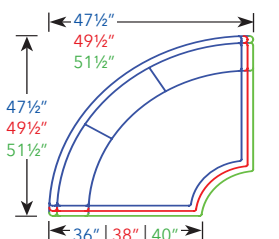

Curved Wedge
5510CP, 47½" x 36"
6610CP, 49½" x 38"
7710CP, 51½" x 40"

Left Facing Chair and Half
5505½L, ISW 31" OW 39"
6605½L, ISW 31" OW 39"
7705½L, ISW 31" OW 39"