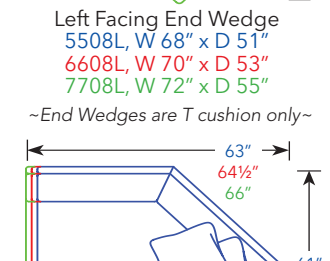

~End Wedges are T cushion only~