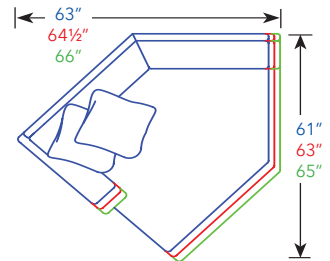

Sketches are 1/4" scale  
 Sketches + Measurements shown as 8" Panel Arm/T  
 Cushion \*All dimensions are approximate

Seat Depths on sleepers are 2" less than standard seat depths due the frame requirements needed to receive the bed mechanisms.

## SECTIONAL PIECES

20" SEAT DEPTH | 22" SEAT DEPTH | 24" SEAT DEPTH

**Left Facing Sofa**  
 5500-81L, ISW 70" OW 78"  
 6600-81L, ISW 70" OW 78"  
 7700-81L, ISW 70" OW 78"

**Corner Left Facing Sofa**  
 5500-90L, ISW 82" OW 90"  
 6600-92L, ISW 84" OW 92"  
 7700-94L, ISW 86" OW 94"

**Left Facing Queen Sleeper**  
 5509-QSL, ISW 70" OW 78"  
 6609-QSL, ISW 70" OW 78"  
 7709-QSL, ISW 70" OW 78"

**Left Facing End Wedge**  
 5508L, W 68" x D 51"  
 6608L, W 70" x D 53"  
 7708L, W 72" x D 55"