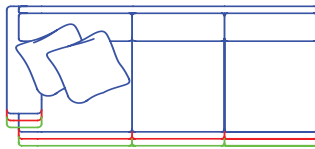

Sketches are 1/4" scale  
 Sketches + Measurements shown as 8" Panel Arm/T  
 Cushion \*All dimensions are approximate

Seat Depths on sleepers are 2" less than standard seat depths due the frame requirements needed to receive the bed mechanisms.

## SECTIONAL PIECES

20" SEAT DEPTH | 22" SEAT DEPTH | 24" SEAT DEPTH

**Left Facing Sofa**  
 5500-81L, ISW 70" OW 78"  
 6600-81L, ISW 70" OW 78"  
 7700-81L, ISW 70" OW 78"

**Corner Left Facing Sofa**  
 5500-90L, ISW 82" OW 90"  
 6600-92L, ISW 84" OW 92"  
 7700-94L, ISW 86" OW 94"