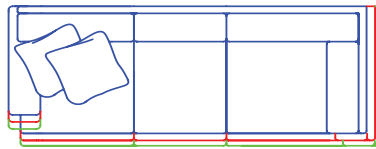

Sketches are 1/4" scale  
 Sketches + Measurements shown as 8" Panel Arm/T  
 Cushion \*All dimensions are approximate

Seat Depths on sleepers are 2" less than standard seat depths due the frame requirements needed to receive the bed mechanisms.

## SECTIONAL PIECES

20" SEAT DEPTH | 22" SEAT DEPTH | 24" SEAT DEPTH

**Left Facing Sofa**  
 5500-81L, ISW 70" OW 78"  
 6600-81L, ISW 70" OW 78"  
 7700-81L, ISW 70" OW 78"

**Corner Left Facing Sofa**  
 5500-90L, ISW 82" OW 90"  
 6600-92L, ISW 84" OW 92"  
 7700-94L, ISW 86" OW 94"