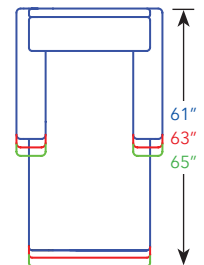

COMMON DIMENSIONS:
 Seat Height: 20"
 Arm Height: 26"

STYLE INFORMATION:
 • Comfort Cushion
 • Spring Edge
 (Sleepers & Ottomans are Hard Edge)
 • Pillows: 20"

3 Cushion Sofa, ISW 79"
 5530-95
 6630-95
 7730-95

2 Cushion Sofa, ISW 59"
 5520-75
 6620-75
 7720-75

Full Sleeper, ISW 57"
 5520 RS
 6620 RS
 7720 RS

Chair Sleeper, ISW 37"
 5505 CS
 6605 CS
 7705 CS

103" / 105" / 107"
 Curved Sofa, ISW 75"
 5502-105
 6602-105
 7702-105

Loveseat, ISW 45"
 5501-62
 6601-62
 7701-62

Twin Sleeper, ISW 45"
 5520 LSS
 6620 LSS
 7720 LSS

61"
 63"
 65"
 Chaise, ISW 21"
 5504
 6604
 7704

36"
 38"
 40"
 62"
 64"
 66"
 Sofa/Chaise Combo, ISW 79"
 5534-95 L/R
 6634-95 L/R
 7734-95 L/R