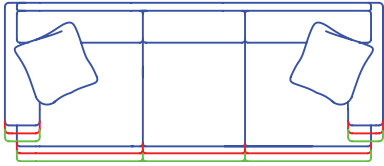

* Overall Width will vary based on Arm Options selected, simply add Arm Width to Inside Seat Width. *

** Overall Height will be based on Back Option selected. **

*** Dimensions will vary based on options selected. Contact Customer Service. ***

STYLE INFORMATION

- Comfort Cushion
- Tie Downs on #7720-95
- Spring Edge (Sleepers & Ottomans are Hard Edge)
- **Sofa with Movable Chaise

Seat Depths on sleepers are 2" less than standard seat depths due to the frame requirements needed to receive the bed mechanisms.

COORDINATING SECTIONALS AVAILABLE ON PAGE 5

Sketches are 1/4" scale
 Sketches + Measurements shown as 8" Panel Arm/T Cushion
 *All dimensions are approximate

Seat Depths on sleepers are 2" less than standard seat depths due to the frame requirements needed to receive the bed mechanisms.

COMMON DIMENSIONS:
 Seat Height: 20"
 Arm Height: 26"

STYLE INFORMATION:
 • Comfort Cushion
 • Spring Edge
 (Sleepers & Ottomans are Hard Edge)
 • Pillows: 20"

3 Cushion Sofa, ISW 79"
 5530-95
 6630-95
 7730-95