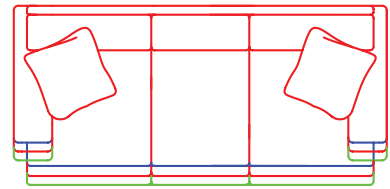

* Overall Width will vary based on Arm Options selected, simply add Arm Width to Inside Seat Width. *

** Overall Height will be based on Back Option selected. **

*** Dimensions will vary based on options selected. Contact Customer Service. ***

STYLE INFORMATION

- Comfort Cushion
- Tie Downs on #5520-95
- Spring Edge (Sleepers & Ottomans are Hard Edge)
- **Sofa with Movable Chaise

Seat Depths on sleepers are 2" less than standard seat depths due to the frame requirements needed to receive the bed mechanisms.

COORDINATING SECTIONALS AVAILABLE ON PAGE 5

TAILOR MADE

22" Seat Depth

STYLE	DESCRIPTION	SEATS	*OW	OD	*OH	SH	SD	AH	SW	PILLOWS
6630-95	Sofa	3	*	38	**	20	22	26	79	2) 20"
6630-85	Sofa	3	*	38	**	20	22	26	69	2) 20"
6630-75	Sofa	3	*	38	**	20	22	26	59	2) 20"
6630 QS	Queen Sleeper	3	*	38	**	20	20	26	66	2) 20"
6634-95L/R	Sofa/Chaise**	3	*	38/64	**	20	22/49	26	79	2) 20"
6634-85L/R	Sofa/Chaise**	3	*	38/64	**	20	22/49	26	69	2) 20"
6634-75L/R	Sofa/Chaise**	3	*	38/64	**	20	22/49	26	59	2) 20"
6620-95	Sofa	2	*	38	**	20	22	26	79	2) 20"
6620-85	Sofa	2	*	38	**	20	22	26	69	2) 20"
6620-75	Sofa	2	*	38	**	20	22	26	59	2) 20"
6620 QS	Queen Sleeper	2	*	38	**	20	20	26	66	2) 20"
6620 RS	Full Sleeper	2	*	38	**	20	20	26	57	2) 20"
6620 LSS	Twin Sleeper	2	*	38	**	20	20	26	45	2) 20"
6602-105	Curved Sofa	3	*	50	**	20	22	26	75	4) 20"
6601-62	Love seat	2	*	38	**	20	22	26	45	2) 20"
6605 CS	Chair Sleeper	1	*	38	**	20	20	26	37	
6605	Chair	1	*	38	**	20	22	26	21	
6605 S	Swivel Chair	1	*	38	**	20	22	26	21	
6605½	Oversized Chair	1	*	38	**	20	22	26	31	
6604	Chaise	1	*	63	**	20	49	26	21	
6653	Theater Ottoman		54	31	20					
6643	Chaise Ottoman		29	27	20					
6633	Pit Storage Ottoman		46½	23	20					
6623	Angle Storage Ottoman		42	27	18					
6613	Storage Ottoman		24	19	19					
6613¼	Oversized Storage Ottoman		34½	23	20					
6613½	Oversized Storage Ottoman		43	22	19					
6603	Ottoman		28	22	18					
6603¼	Oversized Ottoman		34½	23	20					
6603½	Oversized Ottoman		43	22	19					