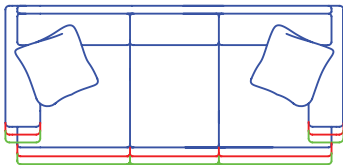

3 Cushion Sofa, ISW 69"
5530-85
6630-85
7730-85