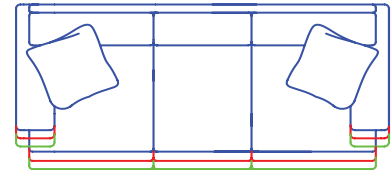

TAILOR MADE 20" Seat Depth

STYLE	DESCRIPTION	SEATS	*OW	OD	*OH	SH	SD	AH	SW	PILLOWS
5530-95	Sofa	3	*	36	**	20	20	26	79	2) 20"
5530-85	Sofa	3	*	36	**	20	20	26	69	2) 20"
5530-75	Sofa	3	*	36	**	20	20	26	59	2) 20"
5530 QS	Queen Sleeper	3	*	36	**	20	18	26	66	2) 20"
5534-95L/R	Sofa/Chaise **	3	*	36/62	**	20	20/47	26	79	2) 20"
5534-85L/R	Sofa/Chaise **	3	*	36/62	**	20	20/47	26	69	2) 20"
5534-75L/R	Sofa/Chaise **	3	*	36/62	**	20	20/47	26	59	2) 20"
5520-95	Sofa	2	*	36	**	20	20	26	79	2) 20"
5520-85	Sofa	2	*	36	**	20	20	26	69	2) 20"
5520-75	Sofa	2	*	36	**	20	20	26	59	2) 20"
5520 QS	Queen Sleeper	2	*	36	**	20	18	26	66	2) 20"
5520 RS	Full Sleeper	2	*	36	**	20	18	26	57	2) 20"
5520 LSS	Twin Sleeper	2	*	36	**	20	18	26	45	2) 20"
5502-105	Curved Sofa	3	*	48	**	20	20	26	75	4) 20"
5501-62	Loveseat	2	*	36	**	20	20	26	45	2) 20"
5505 CS	Chair Sleeper	1	*	36	**	20	18	26	37	
5505	Chair	1	*	36	**	20	20	26	21	
5505 S	Swivel Chair	1	*	36	**	20	20	26	21	
5505½	Oversized Chair	1	*	36	**	20	20	26	31	
5504	Chaise	1	*	61	**	20	47	26	21	
5553	Theater Ottoman			54		31	20			
5543	Chaise Ottoman			29		27	20			
5533	Pit Storage Ottoman			46½		23	20			
5523	Angle Storage Ottoman			42		27	18			
5513	Storage Ottoman			24		19	19			
5513¼	Oversized Storage Ottoman			34½		23	20			
5513½	Oversized Storage Ottoman			43		22	19			
5503	Ottoman			28		22	18			
5503¼	Oversized Ottoman			34½		23	20			
5503½	Oversized Ottoman			43		22	19			

* Overall Width will vary based on Arm Options selected, simply add Arm Width to Inside Seat Width. *

** Overall Height will be based on Back Option selected. **

*** Dimensions will vary based on options selected. Contact Customer Service. ***