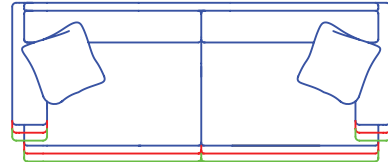

STYLE INFORMATION

- Comfort Cushion
- Tie Downs on #7720-95
- Spring Edge (Sleepers & Ottomans are Hard Edge)
- **Sofa with Movable Chaise

Seat Depths on sleepers are 2" less than standard seat depths due to the frame requirements needed to receive the bed mechanisms.

COORDINATING SECTIONALS AVAILABLE ON PAGE 5

Sketches are 1/4" scale
 Sketches + Measurements shown as 8" Panel Arm/T Cushion
 *All dimensions are approximate

Seat Depths on sleepers are 2" less than standard seat depths due to the frame requirements needed to receive the bed mechanisms.

COMMON DIMENSIONS:
 Seat Height: 20"
 Arm Height: 26"

STYLE INFORMATION:
 • Comfort Cushion
 • Spring Edge
 (Sleepers & Ottomans are Hard Edge)
 • Pillows: 20"

3 Cushion Sofa, ISW 79"
 5530-95
 6630-95
 7730-95