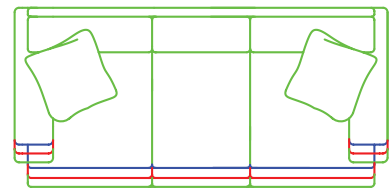

* Overall Width will vary based on Arm Options selected, simply add Arm Width to Inside Seat Width. *

** Overall Height will be based on Back Option selected. **

*** Dimensions will vary based on options selected. Contact Customer Service. ***

STYLE INFORMATION

- Comfort Cushion
 - Tie Downs on #6620-95
 - Spring Edge (Sleepers & Ottomans are Hard Edge)
- **Sofa with Movable Chaise

Seat Depths on sleepers are 2" less than standard seat depths due to the frame requirements needed to receive the bed mechanisms.

TAILOR MADE

24" Seat Depth

STYLE	DESCRIPTION	SEATS	*OW	OD	*OH	SH	SD	AH	SW	PILLOWS
7730-95	Sofa	3	*	40	**	20	24	26	79	2) 20"
7730-85	Sofa	3	*	40	**	20	24	26	69	2) 20"
7730-75	Sofa	3	*	40	**	20	24	26	59	2) 20"
7730 QS	Queen Sleeper	3	*	40	**	20	22	26	66	2) 20"
7734-95L/R	Sofa/Chaise**	3	*	40/66	**	20	24/51	26	79	2) 20"
7734-85L/R	Sofa/Chaise**	3	*	40/66	**	20	24/51	26	69	2) 20"
7734-75L/R	Sofa/Chaise**	3	*	40/66	**	20	24/51	26	59	2) 20"
7720-95	Sofa	2	*	40	**	20	24	26	79	2) 20"
7720-85	Sofa	2	*	40	**	20	24	26	69	2) 20"
7720-75	Sofa	2	*	40	**	20	24	26	59	2) 20"
7720 QS	Queen Sleeper	2	*	40	**	20	22	26	66	2) 20"
7720 RS	Full Sleeper	2	*	40	**	20	22	26	57	2) 20"
7720 LSS	Twin Sleeper	2	*	40	**	20	22	26	45	2) 20"
7702-105	Curved Sofa	3	*	52	**	20	24	26	75	4) 20"
7701-62	Loveseat	2	*	40	**	20	24	26	45	2) 20"
7705 CS	Chair Sleeper	1	*	40	**	20	22	26	37	
7705	Chair	1	*	40	**	20	24	26	21	
7705 S	Swivel Chair	1	*	40	**	20	24	26	21	
7705½	Oversized Chair	1	*	40	**	20	24	26	31	
7704	Chaise	1	*	65	**	20	51	26	21	
7753	Theater Ottoman		54	31	20					
7743	Chaise Ottoman		29	27	20					
7733	Pit Storage Ottoman		46½	23	20					
7723	Angle Storage Ottoman		42	27	18					
7713	Storage Ottoman		24	19	19					
7713¼	Oversized Storage Ottoman		34½	23	20					
7713½	Oversized Storage Ottoman		43	22	19					
7703	Ottoman		28	22	18					
7703¼	Oversized Ottoman		34½	23	20					
7703½	Oversized Ottoman		43	22	19					