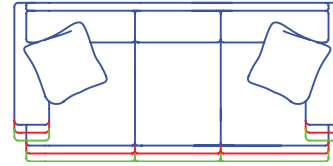

3 Cushion Queen Sleeper, ISW 66"
5530 QS
6630 QS
7730 QS