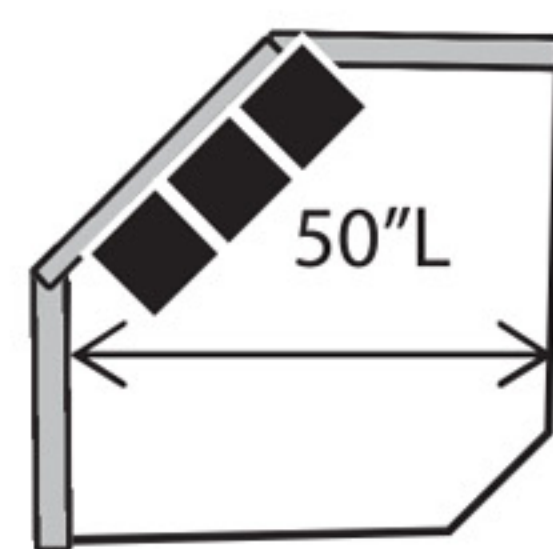

Chair
44L x 37D x 38H

Chaise
51L x 65D x 38H

2 or 3 Seat LSF Sofa
(Also available as Queen Sleeper)
81L x 37D x 38H

2 or 3 Seat RSF Sofa
(Also available as Queen Sleeper)
81L x 37D x 38H

3 Seat LSF Corner Sofa
95L x 37D x 38H

3 Seat RSF Corner Sofa
95L x 37D x 38H

2 Seat LSF Loveseat
(Also available as Twin Sleeper)
58L x 37D x 38H

2 Seat RSF Loveseat
(Also available as Twin Sleeper)
58L x 37D x 38H

LSF 1/2 Sofa
45L x 37D x 38H

RSF 1/2 Sofa
45L x 37D x 38H

LSF Chair
35L x 37D x 38H

RSF Chair
35L x 37D x 38H

LSF Chaise
41L x 65D x 38H

RSF Chaise
41L x 65D x 38H

The Following Armless Pieces Are Available Inside a Sectional ONLY:
 Armless Sofa: 70L
 Armless Loveseat: 47L
 Armless Chair: 24L
 *Armless 1/2 Sofa: 35L
 *Available: Caroline, Alexandria, Devin, Alyssa, Ryanne, Jordan, Daniel, Reese, Murphy

Hexagon Wedge
67L x 45D x 38H

Corner Wedge
37L x 37D x 38H

Alyssa

COLLECTION