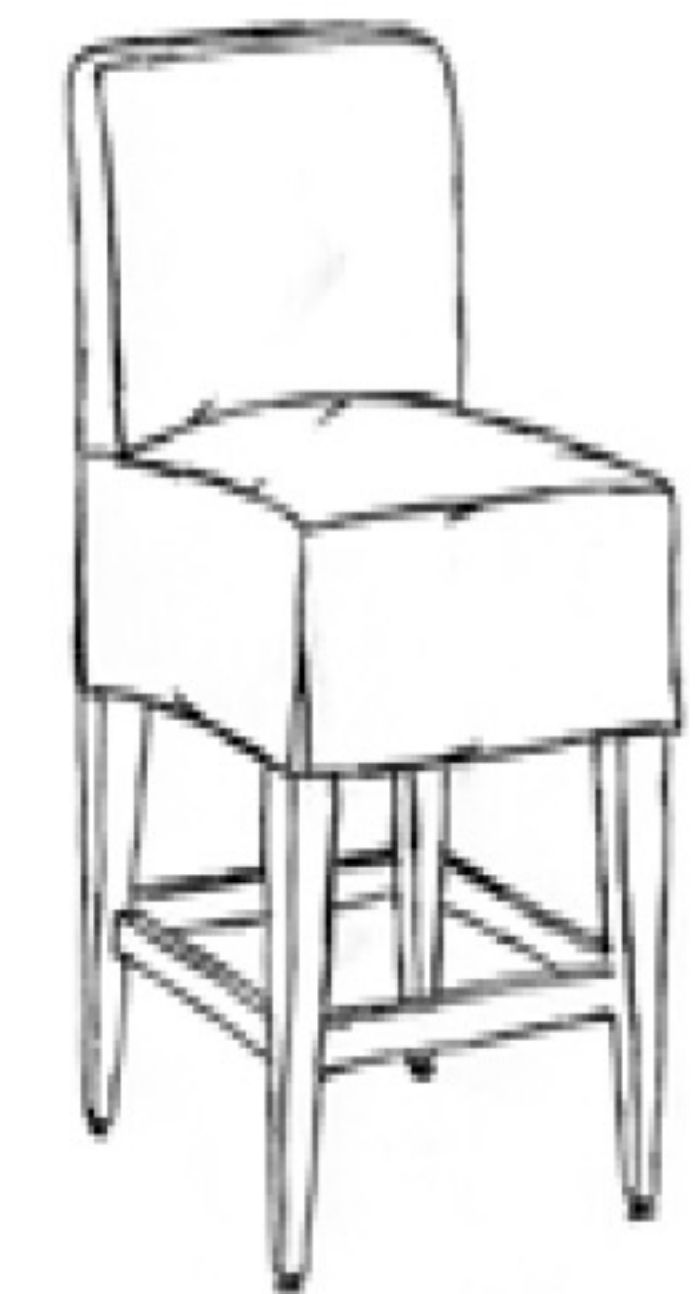

Bar Stools

BC25 Counter Height Bar Chair
Fabric Shown: Comfy Flannel
Leg Color: Black with Antique Brass

BC30 Bar Height Bar Chair
Fabric Shown: Stance Graphite
Leg Color: Vintage with Antique Brass

Available
Slipcover Only

Bar Chairs

Leg Finishes w/ Kick Plate
 Black w/ Antique Brass
 Honey w/ Antique Brass
 Mahogany w/ Antique Brass
 Distressed White w/
 Brushed Silver
 Vintage w/ Antique Brass

<u>Piece</u>	<u>Dimensions</u> L D H
BC25 Counter Bar Chair Seat Height - 25" ; Seat Depth - 17.5	18.5 x 21.5 x 38.5
BC30 Bar Height Bar Chair Seat Height - 30" ; Seat Depth - 17.5"	18.5 x 21.5 x 43.5

Bar Chair

BC25

BC30