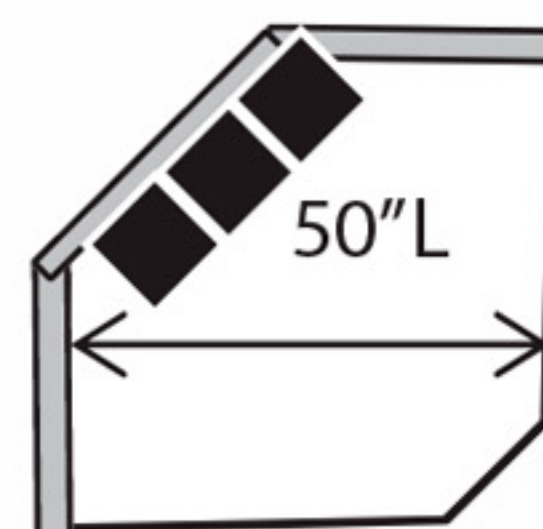

Carlton

COLLECTION

***Available in 2 Depths**
37" Depth & 41" Depth

2 Seat Sofa
(Also available as Queen Sleeper)
86L x 37D x 37H

3 Seat Sofa
(Also available as Queen Sleeper)
86L x 37D x 37H

2 Seat XL Sofa
108L x 37D x 37H

Chair
40L x 37D x 37H

Chaise
46L x 65D x 37H

2 or 3 Seat LSF Sofa
78L x 37D x 37H

2 or 3 Seat RSF Sofa
78L x 37D x 37H

3 Seat LSF Corner Sofa
92L x 37D x 37H

3 Seat RSF Corner Sofa
92L x 37D x 37H

2 Seat LSF Loveseat
55L x 37D x 37H

2 Seat RSF Loveseat
55L x 37D x 37H

LSF 1/2 Sofa
43L x 37D x 37H

RSF 1/2 Sofa
43L x 37D x 37H

LSF Chair
32L x 37D x 37H

RSF Chair
32L x 37D x 37H

LSF Chaise
38L x 65D x 37H

RSF Chaise
38L x 65D x 37H

The Following Armless Pieces Are Available Inside a Sectional ONLY:
 Armless Sofa: 70L
 Armless Loveseat: 47L
 Armless Chair: 24L
 Armless 1/2 Sofa: 35L

Hexagon Wedge
67L x 45D x 37H

Corner Wedge
37L x 37D x 37H

Carlton

COLLECTION

***Available in 2 Depths**
 37" Depth & 41" Depth

2 Seat Sofa
 (Also available as Queen Sleeper)
 86L x 41D x 37H

3 Seat Sofa
 (Also available as Queen Sleeper)
 86L x 41D x 37H