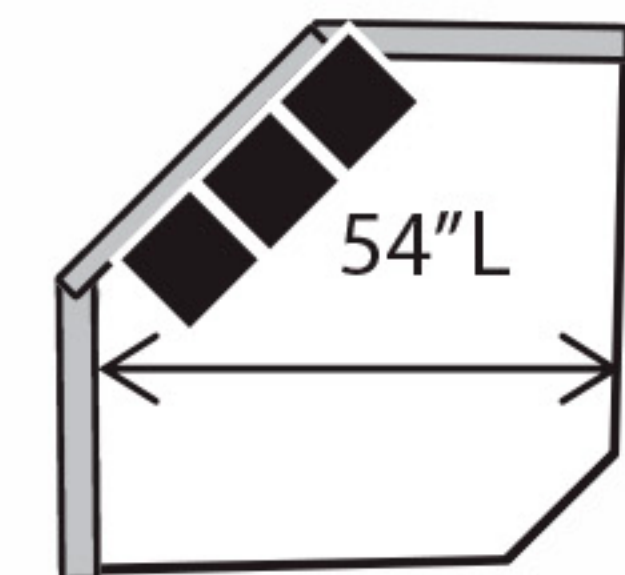

Chair
 40L x 41D x 37H

Chaise
 46L x 65D x 37H

2 or 3 Seat LSF Sofa
 78L x 41D x 37H

2 or 3 Seat RSF Sofa
 78L x 41D x 37H

2 Seat LSF Loveseat
 55L x 41D x 37H

2 Seat RSF Loveseat
 55L x 41D x 37H

LSF 1/2 Sofa
 43L x 41D x 37H

RSF 1/2 Sofa
 43L x 41D x 37H

LSF Chair
 32L x 41D x 37H

RSF Chair
 32L x 41D x 37H

LSF Chaise
 38L x 65D x 37H

RSF Chaise
 38L x 65D x 37H

The Following Armless Pieces Are Available Inside a Sectional ONLY:
 Armless Sofa: 70L
 Armless Loveseat: 47L
 Armless Chair: 24L
 Armless 1/2 Sofa: 35L

LSF Grande Chaise
 43L x 65D x 37H

RSF Grande Chaise
 43L x 65D x 37H

Hexagon Wedge
 74L x 50D x 37H

Corner Wedge
 40L x 40D x 37H