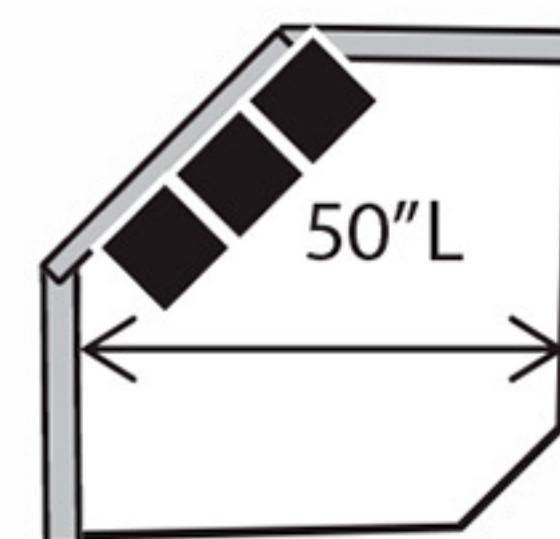

Chair  
40L x 37D x 37H

Chaise  
46L x 65D x 37H

2 or 3 Seat LSF Sofa  
78L x 37D x 37H

2 or 3 Seat RSF Sofa  
78L x 37D x 37H

3 Seat LSF Corner Sofa  
92L x 37D x 37H

3 Seat RSF Corner Sofa  
92L x 37D x 37H

2 Seat LSF Loveseat  
55L x 37D x 37H

2 Seat RSF Loveseat  
55L x 37D x 37H

LSF 1/2 Sofa  
43L x 37D x 37H

RSF 1/2 Sofa  
43L x 37D x 37H

LSF Chair  
32L x 37D x 37H

RSF Chair  
32L x 37D x 37H

LSF Chaise  
38L x 65D x 37H

RSF Chaise  
38L x 65D x 37H

The Following Armless Pieces Are Available Inside a Sectional ONLY:  
Armless Sofa: 70L  
Armless Loveseat: 47L  
Armless Chair: 24L  
Armless 1/2 Sofa: 35L

Hexagon Wedge  
67L x 45D x 37H

Corner Wedge  
37L x 37D x 37H