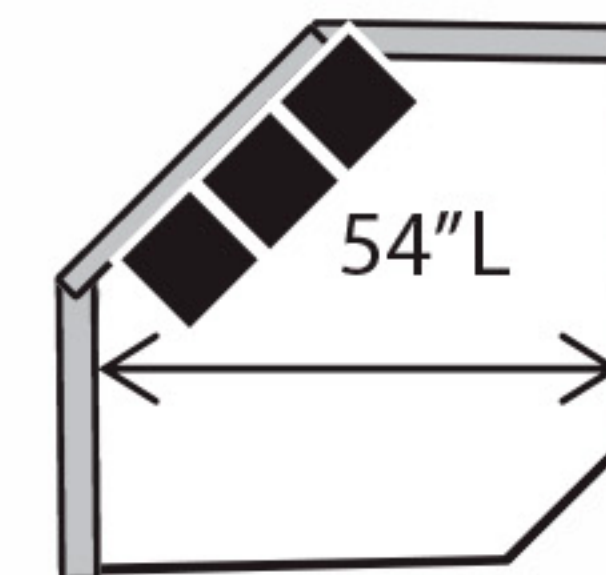

# Carlton COLLECTION

**\*Available in 2 Depths**  
37" Depth & 41" Depth

2 Seat Sofa  
(Also available as Queen Sleeper)  
86L x 37D x 37H

3 Seat Sofa  
(Also available as Queen Sleeper)  
86L x 37D x 37H

Chair  
 40L x 41D x 37H

Chaise  
 46L x 65D x 37H

2 or 3 Seat LSF Sofa  
 78L x 41D x 37H

2 or 3 Seat RSF Sofa  
 78L x 41D x 37H

2 Seat LSF Loveseat  
 55L x 41D x 37H

2 Seat RSF Loveseat  
 55L x 41D x 37H

LSF 1/2 Sofa  
 43L x 41D x 37H

RSF 1/2 Sofa  
 43L x 41D x 37H

LSF Chair  
 32L x 41D x 37H

RSF Chair  
 32L x 41D x 37H

LSF Chaise  
 38L x 65D x 37H

RSF Chaise  
 38L x 65D x 37H

The Following Armless Pieces Are Available Inside a Sectional ONLY:  
 Armless Sofa: 70L  
 Armless Loveseat: 47L  
 Armless Chair: 24L  
 Armless 1/2 Sofa: 35L

LSF Grande Chaise  
 43L x 65D x 37H

RSF Grande Chaise  
 43L x 65D x 37H

Hexagon Wedge  
 74L x 50D x 37H

Corner Wedge  
 40L x 40D x 37H