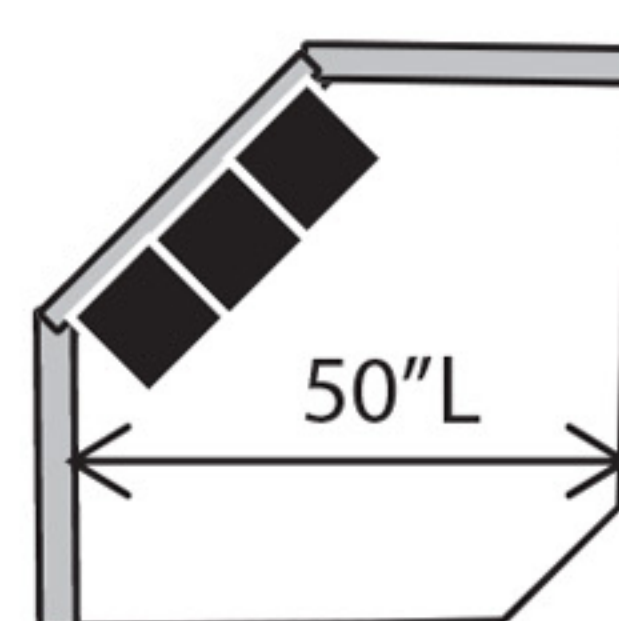

2 or 3 Seat RSF Sofa
(Also available as Queen Sleeper)
76Lx37Dx38H

3 Seat LSF Corner Sofa
90Lx37Dx38H

3 Seat RSF Corner Sofa
90Lx37Dx38H

2 Seat LSF Loveseat
(Also available as Twin Sleeper)
53Lx37Dx38H

2 Seat RSF Loveseat
(Also available as Twin Sleeper)
53Lx37Dx38H

LSF 1/2 Sofa
41Lx37Dx38H

RSF 1/2 Sofa
41Lx37Dx38H

LSF Chair
30Lx37Dx38H

RSF Chair
30Lx37Dx38H

LSF Chaise
36Lx65Dx38H

RSF Chaise
36Lx65Dx38H

The Following Armless Pieces Are Available Inside a Sectional ONLY:

Armless Sofa: 70L

Armless Loveseat: 47L

Armless Chair: 24L

*Armless 1/2 Sofa: 35L

*Available: Caroline, Alexandria, Devin, Alyssa, Ryanne, Jordan, Daniel, Reese, Murphy

Hexagon Wedge
67Lx45Dx38H

Corner Wedge
37Lx37Dx38H