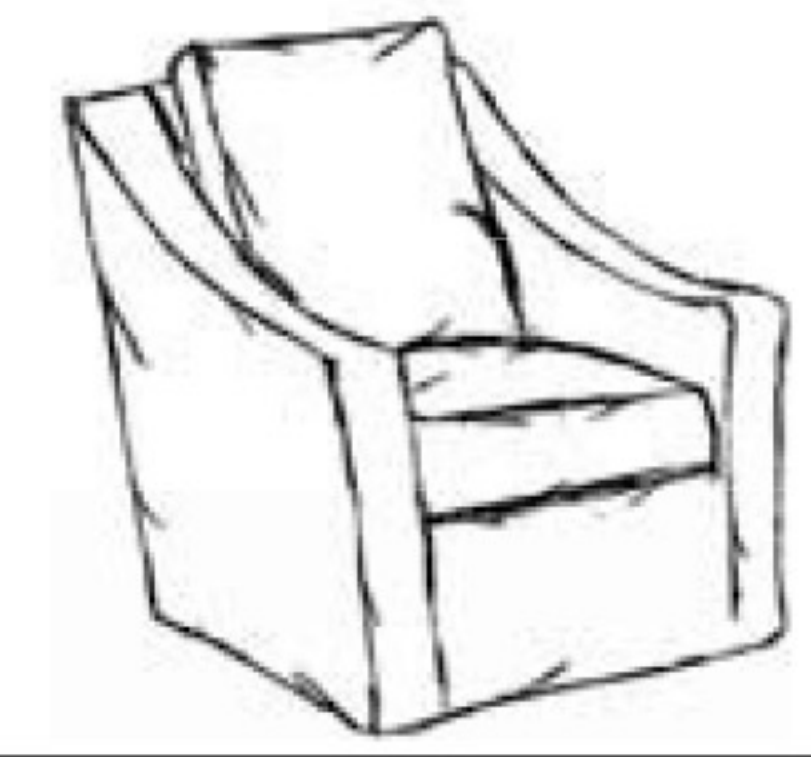

Cason Collection

AC77G Swivel Glider

Fabric Shown: Allure Scour with Ash Thread

Available: Accent Chair, Swivel Only, Swivel Glider

* Due to printing process colors may vary from actual fabrics.*

020321

Available
Slipcover

Fully Upholstered W/O skirt
Standard with Single Stitch

Leg Options

Pyramid Leg
Available in all Finishes

Cason Collection

<u>Piece</u>	<u>Dimensions</u> L D H
AC77 Chair	33 x 36 x 35
AC77(S)(G) Swivel/Glider	33 x 36 x 35

Accent Chair / Glider

AC77 Chair
AC77S Swivel Only
AC77G Swivel Glider

Arm Height 23", Seat Height 19", Seat Depth 19"