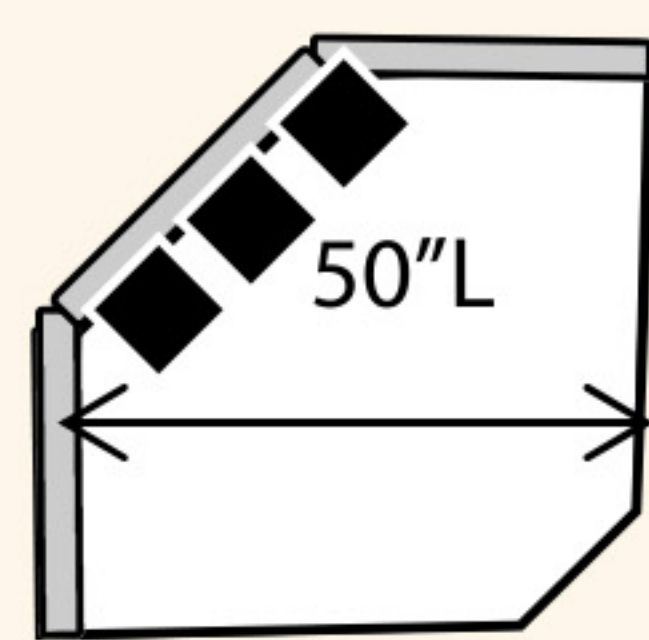

CRISSY

2 Seat Sofa
(Also available as Queen Sleeper)
82L x 37D x 36H

3 Seat Sofa
(Also available as Queen Sleeper)
82L x 37D x 36H

Townhouse Sofa
(Also available as Full Sleeper)
74L x 37D x 36H

Loveseat
(Also available as Twin Sleeper)
59L x 37D x 36H

Chair 1/2
(Also available as Twin Sleeper)
54L x 37D x 36H

Chair
36L x 37D x 36H

Chaise
36L x 65D x 36H

3 Seat LSF Sofa
(Also available as Queen Sleeper)
76L x 37D x 36H

3 Seat RSF Sofa
(Also available as Queen Sleeper)
76L x 37D x 36H

2 Seat LSF Loveseat
(Also available as Twin Sleeper)
53L x 37D x 36H

2 Seat RSF Loveseat
(Also available as Twin Sleeper)
55L x 37D x 36H

LSF Chair
30L x 37D x 36H

RSF Chair
30L x 37D x 36H

LSF Chaise
32L x 65D x 36H

RSF Chaise
32L x 65D x 36H

****The Following Armless Pieces Are Available Inside a Sectional ONLY:**
Armless Sofa: 70L
Armless Loveseat: 47L
Armless Chair: 24L

Hexagon Wedge
67L x 45D x 36H

Corner Wedge
37L x 37D x 36H