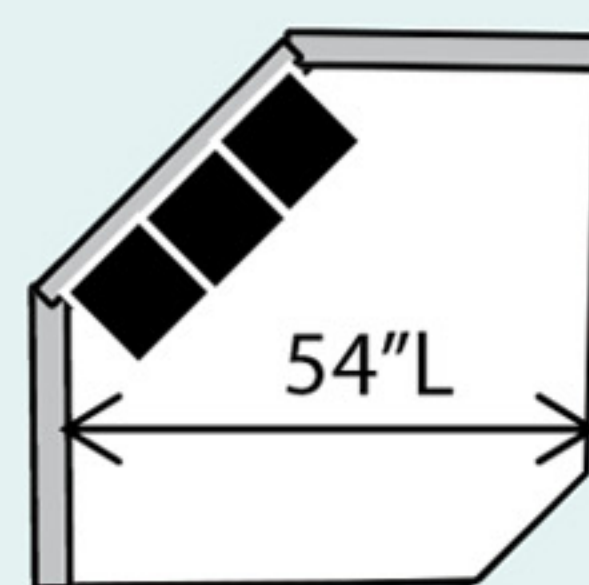

Chair 1/2
(Also available as Twin Sleeper)
56L x 41D x 38H

Chair
37L x 41D x 38H

Chaise
(Square)
44L x 65D x 38H

2 Seat LSF Sofa
(Also available as Queen Sleeper)
77L x 41D x 38H

2 Seat RSF Sofa
(Also available as Queen Sleeper)
77L x 41D x 38H

3 Seat LSF Sofa
(Also available as Queen Sleeper)
77L x 41D x 38H

3 Seat RSF Sofa
(Also available as Queen Sleeper)
77L x 41D x 38H

2 Seat LSF Loveseat
(Also available as Twin Sleeper)
54L x 41D x 38H

2 Seat RSF Loveseat
(Also available as Twin Sleeper)
54L x 41D x 38H

LSF 1/2 Sofa
42L x 41D x 38H

RSF 1/2 Sofa
42L x 41D x 38H

LSF Chair
31L x 41D x 38H

RSF Chair
31L x 41D x 38H

LSF Chaise
37L x 65D x 38H

RSF Chaise
37L x 65D x 38H

The Following Armless Pieces Are Available Inside a Sectional ONLY:
 Armless Sofa: 70L
 Armless Loveseat: 47L
 Armless Chair: 24L
 *Armless 1/2 Sofa: 35L
 *Available: Caroline, Alexandria, Devin, Alyssa, Rynne, Jordan, Daniel, Reese, Murphy

Hexagon Wedge
74L x 50D x 38H

Corner Wedge
40L x 40D x 38H

DANIEL