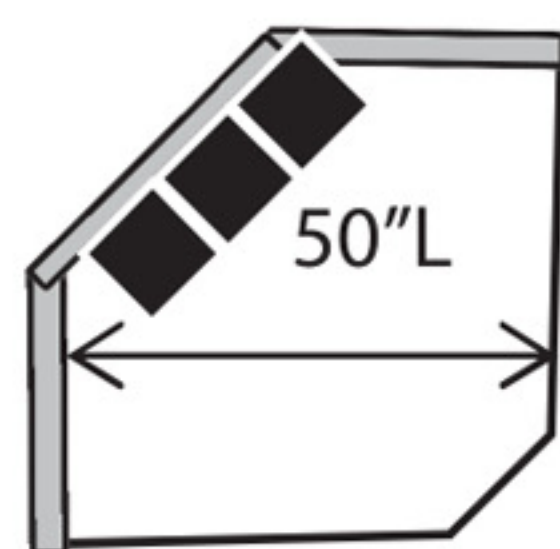

Chair
37L x 37D x 38H

Chaise
48L x 65D x 38H

2 or 3 Seat LSF Sofa
(Also available as Queen Sleeper)
78L x 37D x 38H

2 or 3 Seat RSF Sofa
(Also available as Queen Sleeper)
78L x 37D x 38H

3 Seat LSF Corner Sofa
92L x 37D x 38H

3 Seat RSF Corner Sofa
92L x 37D x 38H

2 Seat LSF Loveseat
(Also available as Twin Sleeper)
55L x 37D x 38H

2 Seat RSF Loveseat
(Also available as Twin Sleeper)
55L x 37D x 38H

LSF 1/2 Sofa
40L x 37D x 38H

RSF 1/2 Sofa
40L x 37D x 38H

LSF Chair
32L x 37D x 38H

RSF Chair
32L x 37D x 38H

LSF Chaise
38L x 65D x 38H

RSF Chaise
38L x 65D x 38H

Hexagon Wedge
67L x 45D x 38H

Corner Wedge
37L x 37D x 38H

LSF Angled Wedge
67L x 49D x 38H

RSF Angled Wedge
67L x 49D x 38H

The Following Armless Pieces Are Available Inside a Sectional ONLY:

- Armless Sofa: 70L
- Armless Loveseat: 47L
- Armless Chair: 24L
- *Armless 1/2 Sofa: 35L

*Available: Caroline, Alexandria, Devin, Alyssa, Ryanne, Jordan, Daniel, Reese, Murphy