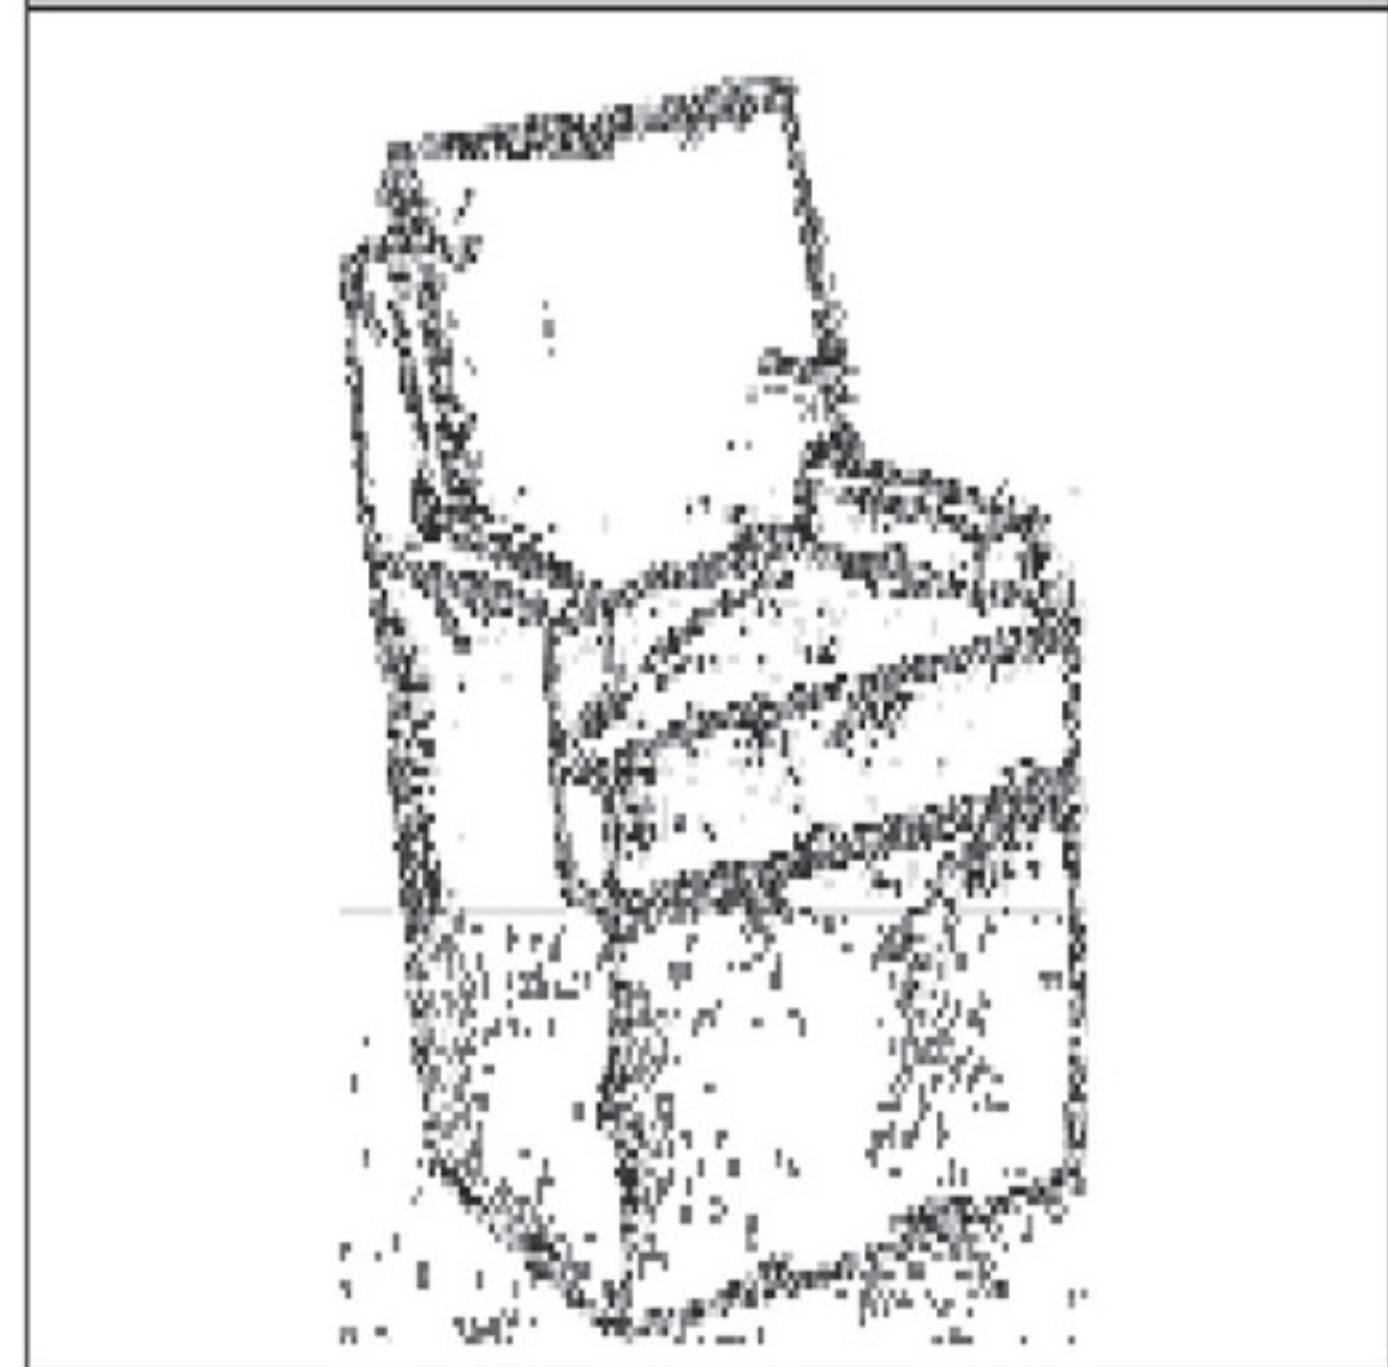

Dexter Collection

AC22XLG Swivel Glider

Fabric Shown: Greek Key Arctic

Available: XL Accent Chair, XL Swivel Only, XL Swivel Glider

Available
Standard with Single Stitch
Slipcover
Fully Upholstered
Without Skirt
Inverted Seam - Upcharge
Matching Ottoman - Single Stitch

Dexter Collection

<u>Piece</u>	<u>Dimensions</u>
	L D H
AC22XL Chair	33 X 37 X 40
AC22XL(S)(G)	33 X 37 X 40

Arm Height 24", Seat Height 20", Seat Depth 21"

Accent Chair / Glider

AC22XL Chair
 AC22XLS Swivel Only
 AC22XLG Swivel Glider