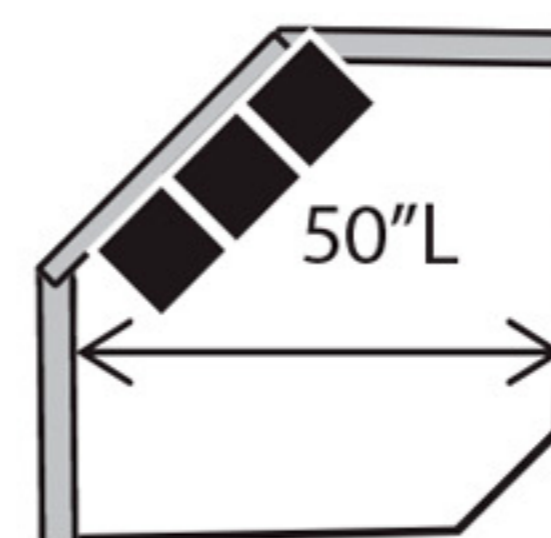

Easton COLLECTION

***Available in 2 Depths**
37" Depth & 41" Depth

2 Seat Sofa
(Also available as Queen Sleeper)
78L x 37D x 37H

3 Seat Sofa
(Also available as Queen Sleeper)
78L x 37D x 37H

2 Seat XL Sofa
100L x 37D x 37H

Chair
32L x 37D x 37H

Chaise
38L x 65D x 37H

2 or 3 Seat LSF Sofa
73L x 37D x 37H

2 or 3 Seat RSF Sofa
73L x 37D x 37H

3 Seat LSF Corner Sofa
87L x 37D x 37H

3 Seat RSF Corner Sofa
87L x 37D x 37H

2 Seat LSF Loveseat
50L x 37D x 37H

2 Seat RSF Loveseat
50L x 37D x 37H

LSF 1/2 Sofa
40L x 37D x 37H

RSF 1/2 Sofa
40L x 37D x 37H

LSF Chair
28L x 37D x 37H

RSF Chair
28L x 37D x 37H

LSF Chaise
33L x 65D x 37H

RSF Chaise
33L x 65D x 37H

The Following Armless Pieces Are Available Inside a Sectional ONLY:

- Armless Sofa: 70L
- Armless Loveseat: 47L
- Armless Chair: 24L
- Armless 1/2 Sofa: 35L

Hexagon Wedge
67L x 45D x 37H

Corner Wedge
37L x 37D x 37H

Easton

COLLECTION

***Available in 2 Depths**
 37" Depth & 41" Depth