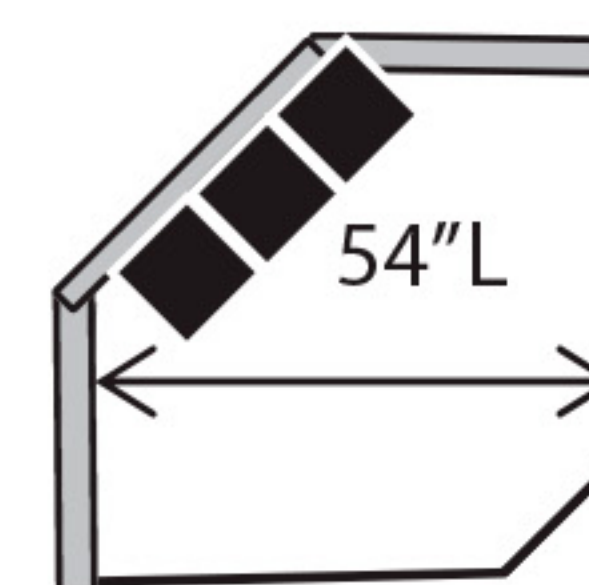

Easton COLLECTION

***Available in 2 Depths**
37" Depth & 41" Depth

2 Seat Sofa
(Also available as Queen Sleeper)
78L x 37D x 37H

3 Seat Sofa
(Also available as Queen Sleeper)
78L x 37D x 37H

2 Seat XL Sofa
100L x 37D x 37H

2 or 3 Seat RSF Sofa
 73L x 41D x 37H

2 Seat LSF Loveseat
 50L x 41D x 37H

2 Seat RSF Loveseat
 50L x 41D x 37H

LSF 1/2 Sofa
 40L x 41D x 37H

RSF 1/2 Sofa
 40L x 41D x 37H

LSF Chair
 28L x 41D x 37H

RSF Chair
 28L x 41D x 37H

LSF Chaise
 33L x 65D x 37H

RSF Chaise
 33L x 65D x 37H

The Following Armless Pieces Are Available Inside a Sectional ONLY:

- Armless Sofa: 70L
- Armless Loveseat: 47L
- Armless Chair: 24L
- Armless 1/2 Sofa: 35L

LSF Grande Chaise
 40L x 65D x 37H

RSF Grande Chaise
 40L x 65D x 37H

Hexagon Wedge
 74L x 50D x 37H

Corner Wedge
 40L x 40D x 37H