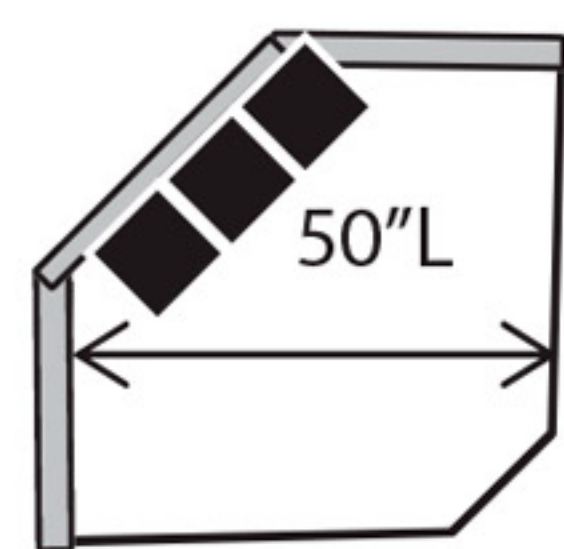

Easton

COLLECTION

***Available in 2 Depths**
37" Depth & 41" Depth

2 Seat Sofa
(Also available as Queen Sleeper)
78L x 37D x 37H

3 Seat Sofa
(Also available as Queen Sleeper)
78L x 37D x 37H

2 Seat XL Sofa
100L x 37D x 37H

Chair
32L x 37D x 37H

Chaise
38L x 65D x 37H

2 or 3 Seat LSF Sofa
73L x 37D x 37H

2 or 3 Seat RSF Sofa
73L x 37D x 37H

3 Seat LSF Corner Sofa
87L x 37D x 37H

3 Seat RSF Corner Sofa
87L x 37D x 37H

2 Seat LSF Loveseat
50L x 37D x 37H

2 Seat RSF Loveseat
50L x 37D x 37H

LSF 1/2 Sofa
40L x 37D x 37H

RSF 1/2 Sofa
40L x 37D x 37H

LSF Chair
28L x 37D x 37H

RSF Chair
28L x 37D x 37H

LSF Chaise
33L x 65D x 37H

RSF Chaise
33L x 65D x 37H

The Following Armless Pieces Are Available Inside a Sectional ONLY:
Armless Sofa: 70L
Armless Loveseat: 47L
Armless Chair: 24L
Armless 1/2 Sofa: 35L

Hexagon Wedge
67L x 45D x 37H

Corner Wedge
37L x 37D x 37H

Easton

COLLECTION

***Available in 2 Depths**
 37" Depth & 41" Depth

2 Seat Sofa
 (Also available as Queen Sleeper)
 78L x 41D x 37H

3 Seat Sofa
 (Also available as Queen Sleeper)
 78L x 41D x 37H