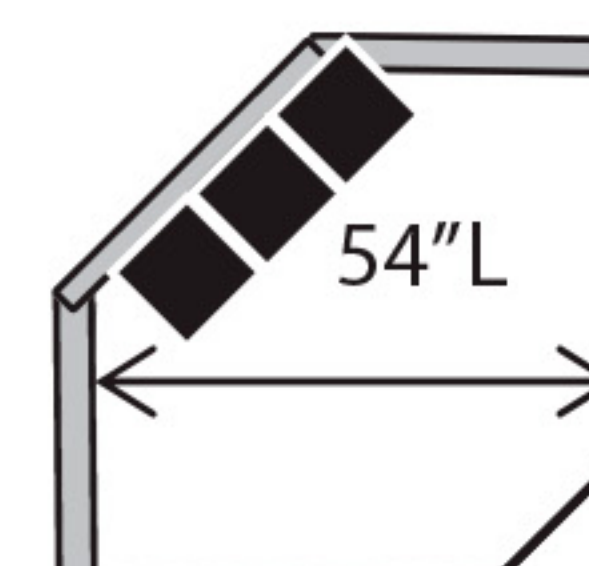

Chair
 32L x 41D x 37H

Chaise
 38L x 65D x 37H

2 or 3 Seat LSF Sofa
 73L x 41D x 37H

2 or 3 Seat RSF Sofa
 73L x 41D x 37H

2 Seat LSF Loveseat
 50L x 41D x 37H

2 Seat RSF Loveseat
 50L x 41D x 37H

LSF 1/2 Sofa
 40L x 41D x 37H

RSF 1/2 Sofa
 40L x 41D x 37H

LSF Chair
 28L x 41D x 37H

RSF Chair
 28L x 41D x 37H

LSF Chaise
 33L x 65D x 37H

RSF Chaise
 33L x 65D x 37H

The Following Armless Pieces Are Available Inside a Sectional ONLY:

- Armless Sofa: 70L
- Armless Loveseat: 47L
- Armless Chair: 24L
- Armless 1/2 Sofa: 35L

LSF Grande Chaise
 40L x 65D x 37H

RSF Grande Chaise
 40L x 65D x 37H

Hexagon Wedge
 74L x 50D x 37H

Corner Wedge
 40L x 40D x 37H