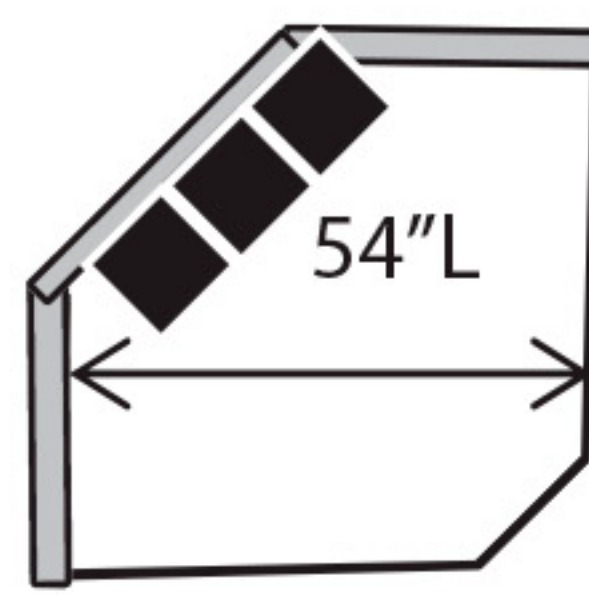

2 or 3 Seat RSF Sofa
 (Also available as Queen Sleeper)
 75.5L x 41D x 36H

2 Seat L SF Loveseat
 (Also available as Twin Sleeper)
 52.5L x 41D x 36H

2 Seat RSF Loveseat
 (Also available as Twin Sleeper)
 52.5L x 41D x 36H

L SF 1/2 Sofa
 40.5L x 41D x 36H

RSF 1/2 Sofa
 40.5L x 41D x 36H

LSF Chair
 28.5L x 41D x 36H

RSF Chair
 28.5L x 41D x 36H

L SF Chaise
 35.5L x 65D x 36H

RSF Chaise
 35.5L x 65D x 36H

The Following Armless Pieces Are Available Inside a Sectional ONLY:
 Armless Sofa: 70L
 Armless Loveseat: 47L
 Armless Chair: 24L
 Armless 1/2 Sofa: 35L

Hexagon Wedge
 74L x 50D x 36H

CornerWedge
 40L x 40D x 36H