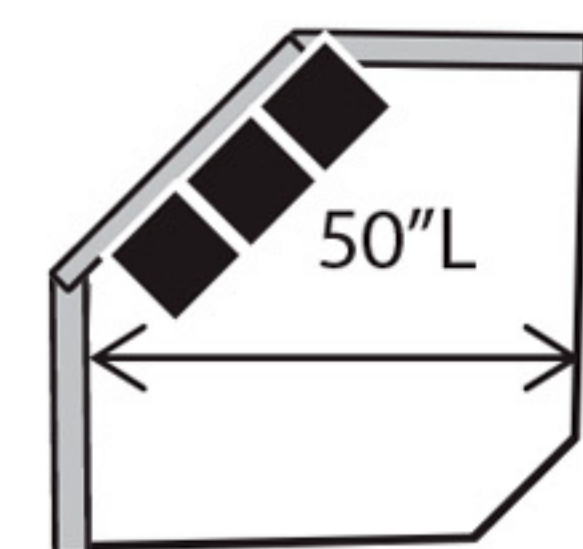

Chair
36L x 37D x 36H

Chaise
41L x 65D x 36H

2 or 3 Seat L SF Sofa
(Also available as Queen Sleeper)
75.5L x 37D x 36H

2 or 3 Seat RSF Sofa
(Also available as Queen Sleeper)
75.5L x 37D x 36H

3 Seat LSF Corner Sofa
89.5L x 37D x 36H

3 Seat RSF Corner Sofa
89.5L x 37D x 36H

2 Seat L SF Loveseat
(Also available as Twin Sleeper)
52.5L x 37D x 36H

2 Seat RSF Loveseat
(Also available as Twin Sleeper)
52.5L x 37D x 36H

LSF 1/2 Sofa
40.5L x 37D x 36H

RSF 1/2 Sofa
40.5L x 37D x 36H

L SFC Chair
28.5L x 37D x 36H

RSFC Chair
28.5L x 37D x 36H

LSF Chaise
35.5L x 65D x 36H

RSFC Chaise
35.5L x 65D x 36H

The Following Armless Pieces Are Available Inside a Sectional ONLY:

- Armless Sofa: 70L
- Armless Loveseat: 47L
- Armless Chair: 24L
- Armless 1/2 Sofa: 35L

Hexagon Wedge
67L x 45D x 36H

CornerWedge
37L x 37D x 36H

Harper

COLLECTION

***Available in 2 Depths**
 37" Depth & 41" Depth