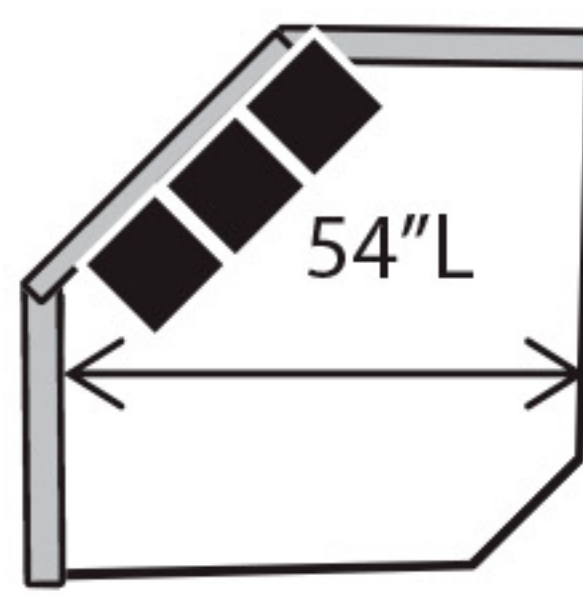

2 Seat L SF Loveseat  
 (Also available as Twin Sleeper)  
 52.5L x 41D x 36H

2 Seat RSF Loveseat  
 (Also available as Twin Sleeper)  
 52.5L x 41D x 36H

L SF 1/2 Sofa  
 40.5L x 41D x 36H

RSF 1/2 Sofa  
 40.5L x 41D x 36H

LSF Chair  
 28.5L x 41D x 36H

RSF Chair  
 28.5L x 41D x 36H

L SF Chaise  
 35.5L x 65D x 36H

RSF Chaise  
 35.5L x 65D x 36H

The Following Armless Pieces Are Available Inside a Sectional ONLY:  
 Armless Sofa: 70L  
 Armless Loveseat: 47L  
 Armless Chair: 24L  
 Armless 1/2 Sofa: 35L

Hexagon Wedge  
 74L x 50D x 36H

CornerWedge  
 40L x 40D x 36H