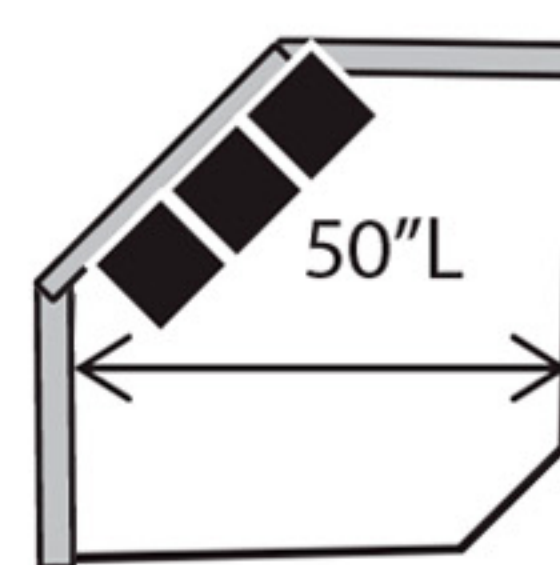

Chair  
36L x 37D x 36H

Chaise  
41L x 65D x 36H

2 or 3 Seat L SF Sofa  
(Also available as Queen Sleeper)  
75.5L x 37D x 36H

2 or 3 Seat R SF Sofa  
(Also available as Queen Sleeper)  
75.5L x 37D x 36H

3 Seat LSF Corner Sofa  
89.5L x 37D x 36H

3 Seat R SF Corner Sofa  
89.5L x 37D x 36H

2 Seat L SF Loveseat  
(Also available as Twin Sleeper)  
52.5L x 37D x 36H

2 Seat R SF Loveseat  
(Also available as Twin Sleeper)  
52.5L x 37D x 36H

LSF 1/2 Sofa  
40.5L x 37D x 36H

RSF 1/2 Sofa  
40.5L x 37D x 36H

L SFC Chair  
28.5L x 37D x 36H

R SFC Chair  
28.5L x 37D x 36H

LSF Chaise  
35.5L x 65D x 36H

R SFC Chaise  
35.5L x 65D x 36H

The Following Armless Pieces Are Available Inside a Sectional ONLY:

- Armless Sofa: 70L
- Armless Loveseat: 47L
- Armless Chair: 24L
- Armless 1/2 Sofa: 35L

Hexagon Wedge  
67L x 45D x 36H

Corner Wedge  
37L x 37D x 36H