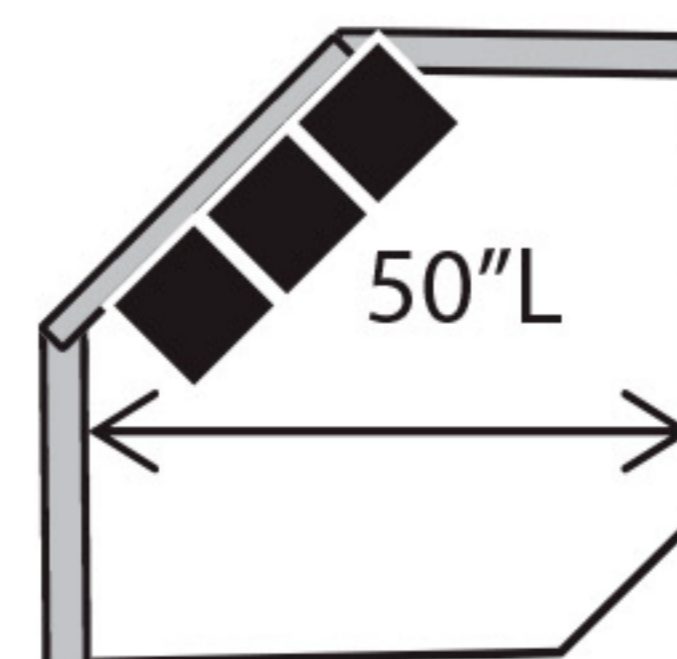

Landon

COLLECTION

2 Seat Sofa
82L x 34D x 37H

3 Seat Sofa
82L x 34D x 37H

Townhouse Sofa
74L x 34D x 37H

Loveseat
60L x 34D x 37H

AC42-H Chair
30L x 35D x 34H

AC42XL-H Chair
34L x 35D x 36H

Chair 1/2
54L x 34D x 37H

3 Seat LSF Sofa
76L x 34D x 37H

3 Seat RSF Sofa
76L x 34D x 37H

3 Seat LSF Corner Sofa
90L x 34D x 37H

3 Seat RSF Corner Sofa
90L x 34D x 37H

2 Seat LSF Loveseat
54L x 34D x 37H

2 Seat RSF Loveseat
54L x 34D x 37H

LSF Chair
30L x 34D x 37H

RSF Chair
30L x 34D x 37H

Hexagon Wedge
63L x 42D x 37H

Corner Wedge
36L x 36D x 37H

Landon

COLLECTION