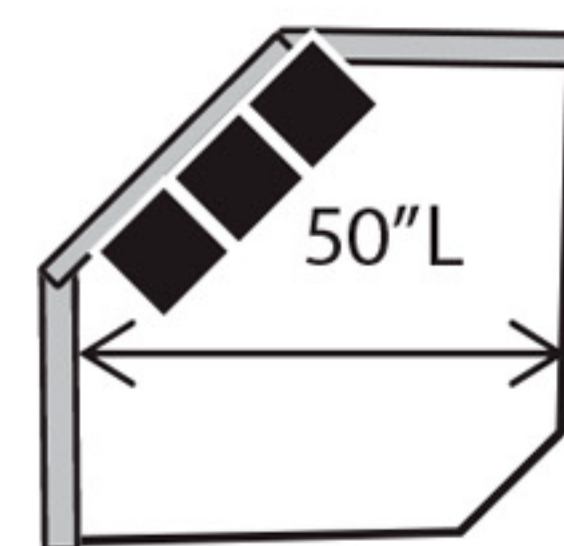

Chair
30L x 37D x 37H

Chaise
35L x 65D x 37H

2 or 3 Seat LSF Sofa
(Also available as Queen Sleeper)
72L x 37D x 37H

2 or 3 Seat RSF Sofa
(Also available as Queen Sleeper)
72L x 37D x 37H

3 Seat LSF Corner Sofa
86L x 37D x 37H

3 Seat RSF Corner Sofa
86L x 37D x 37H

2 Seat LSF Loveseat
(Also available as Twin Sleeper)
49L x 37D x 37H

2 Seat RSF Loveseat
(Also available as Twin Sleeper)
49L x 37D x 37H

LSF 1/2 Sofa
39L x 37D x 37H

RSF 1/2 Sofa
39L x 37D x 37H

LSF Chair
26L x 37D x 37H

RSF Chair
26L x 37D x 37H

LSF Chaise
31L x 65D x 37H

RSF Chaise
31L x 65D x 37H

The Following Armless Pieces Are Available Inside a Sectional ONLY:
Armless Sofa: 70L
Armless Loveseat: 47L
Armless Chair: 24L
Armless 1/2 Sofa: 35L

Hexagon Wedge
67L x 45D x 37H

Corner Wedge
37L x 37D x 37H

Luna

COLLECTION

***Available in 2 Depths**
 37" Depth & 41" Depth

2 Seat Sofa
 (Also available as Queen Sleeper)
 76L x 41D x 39H

3 Seat Sofa
 (Also available as Queen Sleeper)
 76L x 41D x 39H