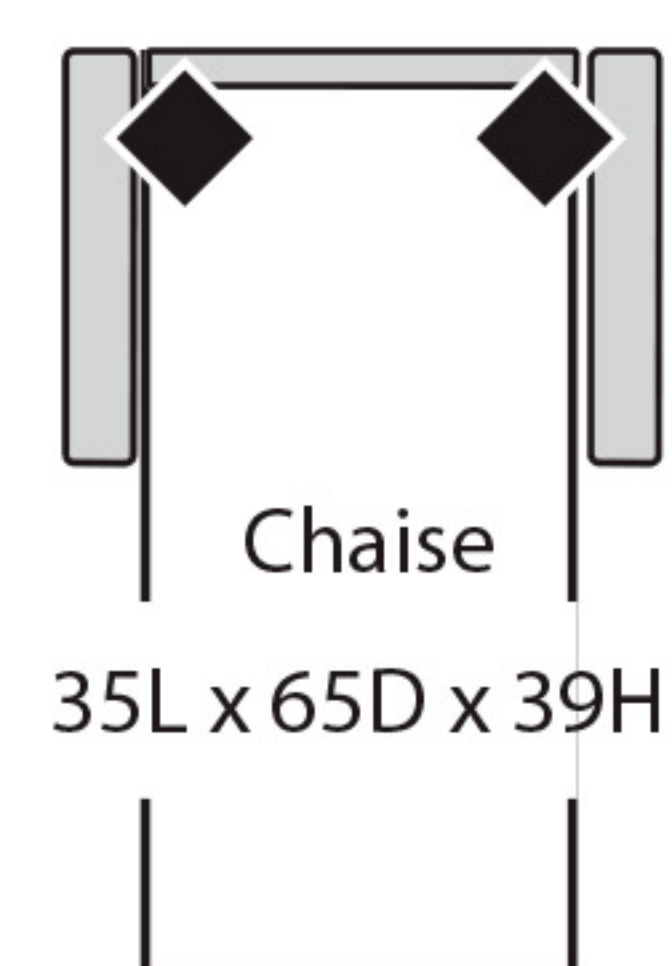

RSF 1/2 Sofa
39L x 37D x 37H

LSF Chair
26L x 37D x 37H

RSF Chair
26L x 37D x 37H

LSF Chaise
31L x 65D x 37H

RSF Chaise
31L x 65D x 37H

The Following Armless Pieces Are Available Inside a Sectional ONLY:
Armless Sofa: 70L
Armless Loveseat: 47L
Armless Chair: 24L
Armless 1/2 Sofa: 35L

Hexagon Wedge
67L x 45D x 37H

Corner Wedge
37L x 37D x 37H

Luna

COLLECTION

***Available in 2 Depths**
 37" Depth & 41" Depth

2 Seat Sofa
 (Also available as Queen Sleeper)
 76L x 41D x 39H

3 Seat Sofa
 (Also available as Queen Sleeper)
 76L x 41D x 39H

2 Seat Grande Sofa
 86L x 41D x 39H

3 Seat Grande Sofa
 86L x 41D x 39H

Townhouse Sofa
 (Also available as Full Sleeper)
 68L x 41D x 39H

Loveseat
 (Also available as Twin Sleeper)
 53L x 41D x 39H

Chair 1/2
 (Also available as Twin Sleeper)
 48L x 41D x 39H

Chair
 30L x 41D x 39H

Chaise
 35L x 65D x 39H

2 or 3 Seat LSF Sofa
 (Also available as Queen Sleeper)
 72L x 41D x 39H

2 or 3 Seat RSF Sofa
 (Also available as Queen Sleeper)
 72L x 41D x 39H

2 Seat LSF Loveseat
 (Also available as Twin Sleeper)
 49L x 41D x 39H