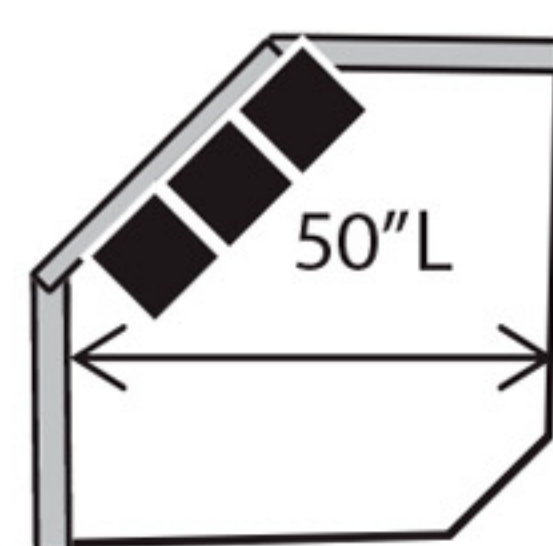

Chair
30L x 37D x 37H

Chaise
35L x 65D x 37H

2 or 3 Seat LSF Sofa
(Also available as Queen Sleeper)
72L x 37D x 37H

2 or 3 Seat RSF Sofa
(Also available as Queen Sleeper)
72L x 37D x 37H

3 Seat LSF Corner Sofa
86L x 37D x 37H

3 Seat RSF Corner Sofa
86L x 37D x 37H

2 Seat LSF Loveseat
(Also available as Twin Sleeper)
49L x 37D x 37H

2 Seat RSF Loveseat
(Also available as Twin Sleeper)
49L x 37D x 37H

LSF 1/2 Sofa
39L x 37D x 37H

RSF 1/2 Sofa
39L x 37D x 37H

LSF Chair
26L x 37D x 37H

RSF Chair
26L x 37D x 37H

LSF Chaise
31L x 65D x 37H

RSF Chaise
31L x 65D x 37H

The Following Armless Pieces Are Available Inside a Sectional ONLY:

- Armless Sofa: 70L
- Armless Loveseat: 47L
- Armless Chair: 24L
- Armless 1/2 Sofa: 35L

Hexagon Wedge
67L x 45D x 37H

Corner Wedge
37L x 37D x 37H

Luna

COLLECTION

***Available in 2 Depths**
 37" Depth & 41" Depth

2 Seat Sofa
 (Also available as Queen Sleeper)
 76L x 41D x 39H

3 Seat Sofa
 (Also available as Queen Sleeper)
 76L x 41D x 39H