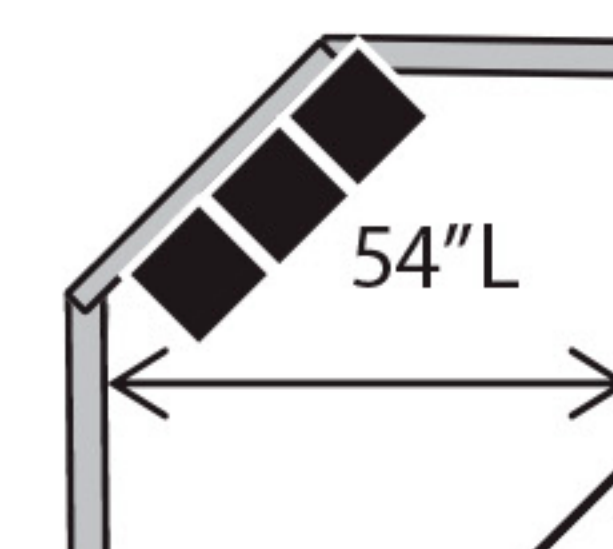

Chair
 30L x 41D x 39H

Chaise
 35L x 65D x 39H

2 or 3 Seat LSF Sofa
 (Also available as Queen Sleeper)
 72L x 41D x 39H

2 or 3 Seat RSF Sofa
 (Also available as Queen Sleeper)
 72L x 41D x 39H

2 Seat LSF Loveseat
 (Also available as Twin Sleeper)
 49L x 41D x 39H

2 Seat RSF Loveseat
 (Also available as Twin Sleeper)
 49L x 41D x 39H

LSF 1/2 Sofa
 39L x 41D x 39H

RSF 1/2 Sofa
 39L x 41D x 39H

LSF Chair
 26L x 41D x 39H

RSF Chair
 26L x 41D x 39H

Hexagon Wedge
 74L x 50D x 39H

Corner Wedge
 40L x 40D x 39H

The Following Armless Pieces Are Available Inside a Sectional ONLY:

- Armless Sofa: 70L
- Armless Loveseat: 47L
- Armless Chair: 24L
- Armless 1/2 Sofa: 35L

LSF Chaise
 31L x 65D x 39H