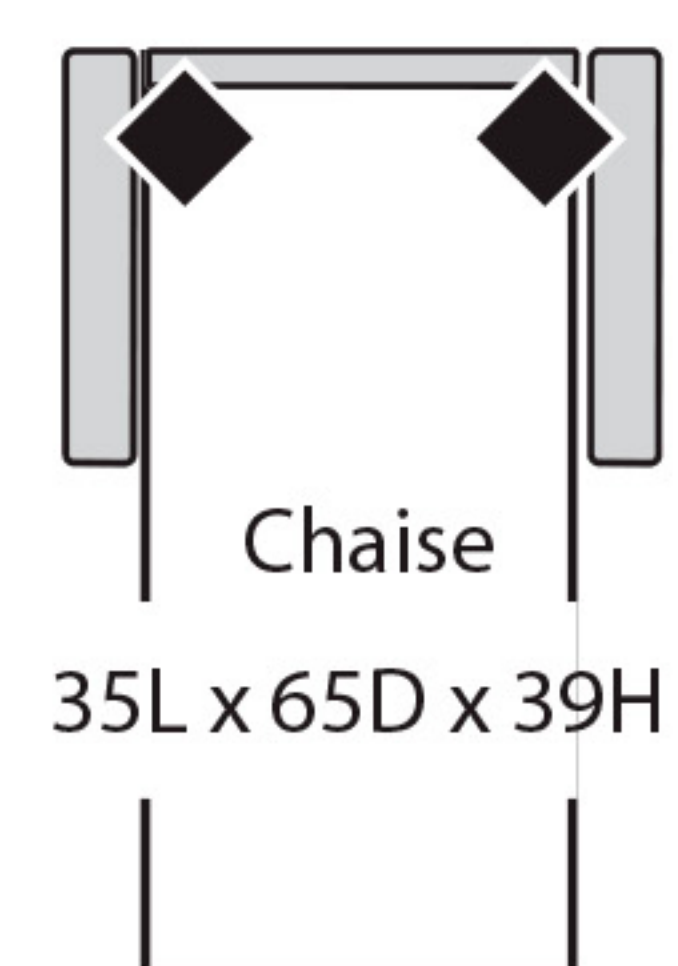

RSF 1/2 Sofa
39L x 37D x 37H

LSF Chair
26L x 37D x 37H

RSF Chair
26L x 37D x 37H

LSF Chaise
31L x 65D x 37H

RSF Chaise
31L x 65D x 37H

The Following Armless Pieces Are Available Inside a Sectional ONLY:

- Armless Sofa: 70L
- Armless Loveseat: 47L
- Armless Chair: 24L
- Armless 1/2 Sofa: 35L

Hexagon Wedge
67L x 45D x 37H

Corner Wedge
37L x 37D x 37H

Luna

COLLECTION

***Available in 2 Depths**
 37" Depth & 41" Depth

2 Seat Sofa
 (Also available as Queen Sleeper)
 76L x 41D x 39H

3 Seat Sofa
 (Also available as Queen Sleeper)
 76L x 41D x 39H

2 Seat Grande Sofa
 86L x 41D x 39H

3 Seat Grande Sofa
 86L x 41D x 39H

Townhouse Sofa
 (Also available as Full Sleeper)
 68L x 41D x 39H

Loveseat
 (Also available as Twin Sleeper)
 53L x 41D x 39H

Chair 1/2
 (Also available as Twin Sleeper)
 48L x 41D x 39H

Chair
 30L x 41D x 39H

Chaise
 35L x 65D x 39H

2 or 3 Seat LSF Sofa
 (Also available as Queen Sleeper)
 72L x 41D x 39H

2 or 3 Seat RSF Sofa
 (Also available as Queen Sleeper)
 72L x 41D x 39H

2 Seat LSF Loveseat
 (Also available as Twin Sleeper)
 49L x 41D x 39H