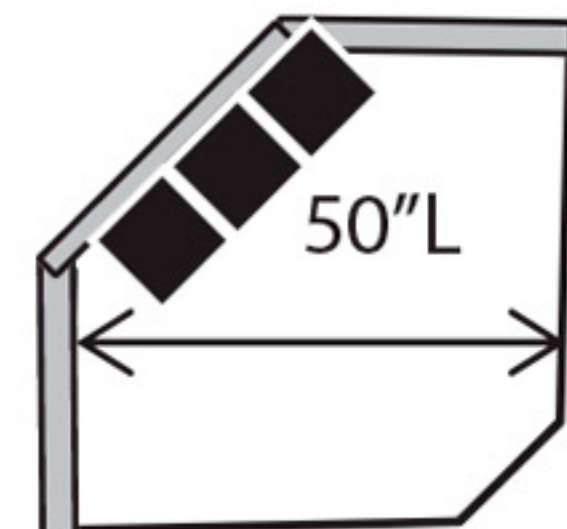

Chair
32L x 37D x 37H

Chaise
37L x 65D x 37H

2 or 3 Seat LSF Sofa
(Also available as Queen Sleeper)
73L x 37D x 37H

2 or 3 Seat RSF Sofa
(Also available as Queen Sleeper)
73L x 37D x 37H

3 Seat LSF Corner Sofa
87L x 37D x 37H

3 Seat RSF Corner Sofa
87L x 37D x 37H

2 Seat LSF Loveseat
(Also available as Twin Sleeper)
50L x 37D x 37H

2 Seat RSF Loveseat
(Also available as Twin Sleeper)
50L x 37D x 37H

LSF 1/2 Sofa
40L x 37D x 37H

RSF 1/2 Sofa
40L x 37D x 37H

LSF Chair
28L x 37D x 37H

RSF Chair
28L x 37D x 37H

LSF Chaise
32L x 65D x 37H

RSF Chaise
32L x 65D x 37H

The Following Armless Pieces Are Available Inside a Sectional ONLY:
Armless Sofa: 70L
Armless Loveseat: 47L
Armless Chair: 24L
Armless 1/2 Sofa: 35L

Hexagon Wedge
67L x 45D x 37H

Corner Wedge
37L x 37D x 37H

Maddox

COLLECTION

***Available in 2 Depths**
 37" Depth & 41" Depth

2 Seat Sofa
 (Also available as Queen Sleeper)
 78L x 41D x 37H

3 Seat Sofa
 (Also available as Queen Sleeper)
 78L x 41D x 37H