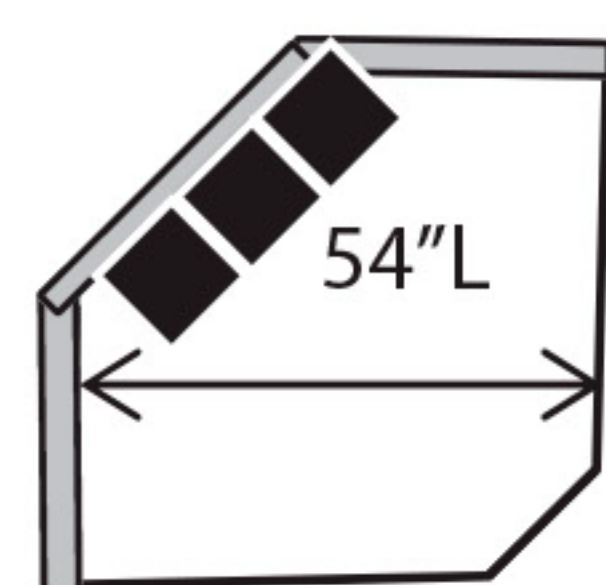

RSF 1/2 Sofa
40L x 37D x 37H

LSF Chair
28L x 37D x 37H

RSF Chair
28L x 37D x 37H

LSF Chaise
32L x 65D x 37H

RSF Chaise
32L x 65D x 37H

The Following Armless Pieces Are Available Inside a Sectional ONLY:
Armless Sofa: 70L
Armless Loveseat: 47L
Armless Chair: 24L
Armless 1/2 Sofa: 35L

Chair
 32L x 41D x 37H

Chaise
 37L x 65D x 37H

2 or 3 Seat LSF Sofa
 (Also available as Queen Sleeper)
 73L x 41D x 37H

2 or 3 Seat RSF Sofa
 (Also available as Queen Sleeper)
 73L x 41D x 37H

2 Seat LSF Loveseat
 (Also available as Twin Sleeper)
 50L x 41D x 37H

2 Seat RSF Loveseat
 (Also available as Twin Sleeper)
 50L x 41D x 37H

LSF 1/2 Sofa
 40L x 41D x 37H

RSF 1/2 Sofa
 40L x 41D x 37H

LSF Chair
 28L x 41D x 37H

RSF Chair
 28L x 41D x 37H

LSF Chaise
 32L x 65D x 37H

RSF Chaise
 32L x 65D x 37H

The Following Armless Pieces Are Available Inside a Sectional ONLY:
 Armless Sofa: 70L
 Armless Loveseat: 47L
 Armless Chair: 24L
 Armless 1/2 Sofa: 35L

Hexagon Wedge
 74L x 50D x 37H