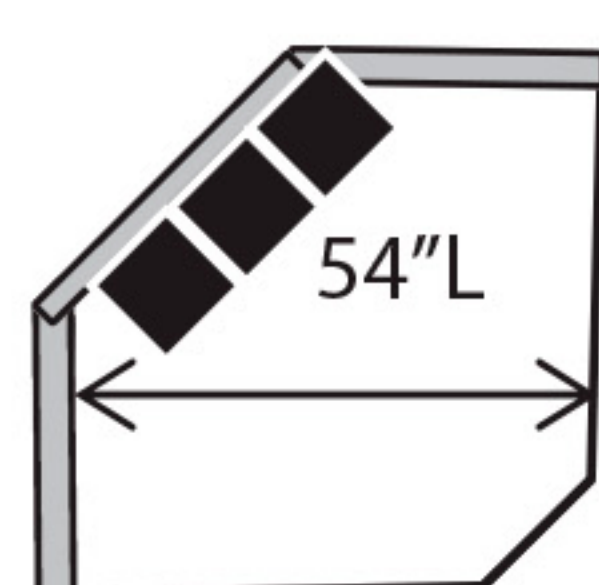

Chair
 32L x 41D x 37H

Chaise
 37L x 65D x 37H

2 or 3 Seat LSF Sofa
 (Also available as Queen Sleeper)
 73L x 41D x 37H

2 or 3 Seat RSF Sofa
 (Also available as Queen Sleeper)
 73L x 41D x 37H

2 Seat LSF Loveseat
 (Also available as Twin Sleeper)
 50L x 41D x 37H

2 Seat RSF Loveseat
 (Also available as Twin Sleeper)
 50L x 41D x 37H

LSF 1/2 Sofa
 40L x 41D x 37H

RSF 1/2 Sofa
 40L x 41D x 37H

LSF Chair
 28L x 41D x 36H

RSF Chair
 28L x 41D x 36H

LSF Chaise
 32L x 65D x 37H

RSF Chaise
 32L x 65D x 37H

The Following Armless Pieces Are Available Inside a Sectional ONLY:
 Armless Sofa: 70L
 Armless Loveseat: 47L
 Armless Chair: 24L
 Armless 1/2 Sofa: 35L

Hexagon Wedge
 74L x 50D x 37H