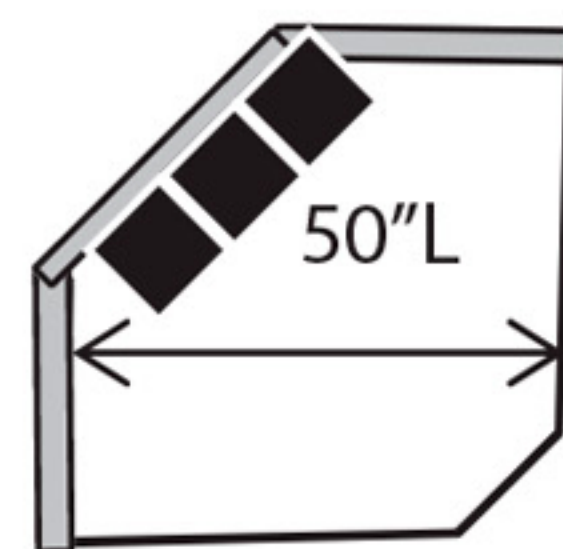

Chair
32L x 37D x 37H

Chaise
37L x 65D x 37H

2 or 3 Seat LSF Sofa
(Also available as Queen Sleeper)
73L x 37D x 37H

2 or 3 Seat RSF Sofa
(Also available as Queen Sleeper)
73L x 37D x 37H

3 Seat LSF Corner Sofa
87L x 37D x 37H

3 Seat RSF Corner Sofa
87 L x 37D x 37H

2 Seat LSF Loveseat
(Also available as Twin Sleeper)
50L x 37D x 37H

2 Seat RSF Loveseat
(Also available as Twin Sleeper)
50L x 37D x 37H

LSF 1/2 Sofa
40L x 37D x 37H

RSF 1/2 Sofa
40L x 37D x 37H

LSF Chair
28L x 37D x 37H

RSF Chair
28L x 37D x 37H

LSF Chaise
32L x 65D x 37H

RSF Chaise
32L x 65D x 37H

The Following Armless Pieces Are Available Inside a Sectional ONLY:

- Armless Sofa: 70L
- Armless Loveseat: 47L
- Armless Chair: 24L
- Armless 1/2 Sofa: 35L

Hexagon Wedge
67L x 45D x 37H

Corner Wedge
37L x 37D x 37H

Maddox

COLLECTION

***Available in 2 Depths**
 37" Depth & 41" Depth

2 Seat Sofa
 (Also available as Queen Sleeper)
 78L x 41D x 37H

3 Seat Sofa
 (Also available as Queen Sleeper)
 78L x 41D x 37H