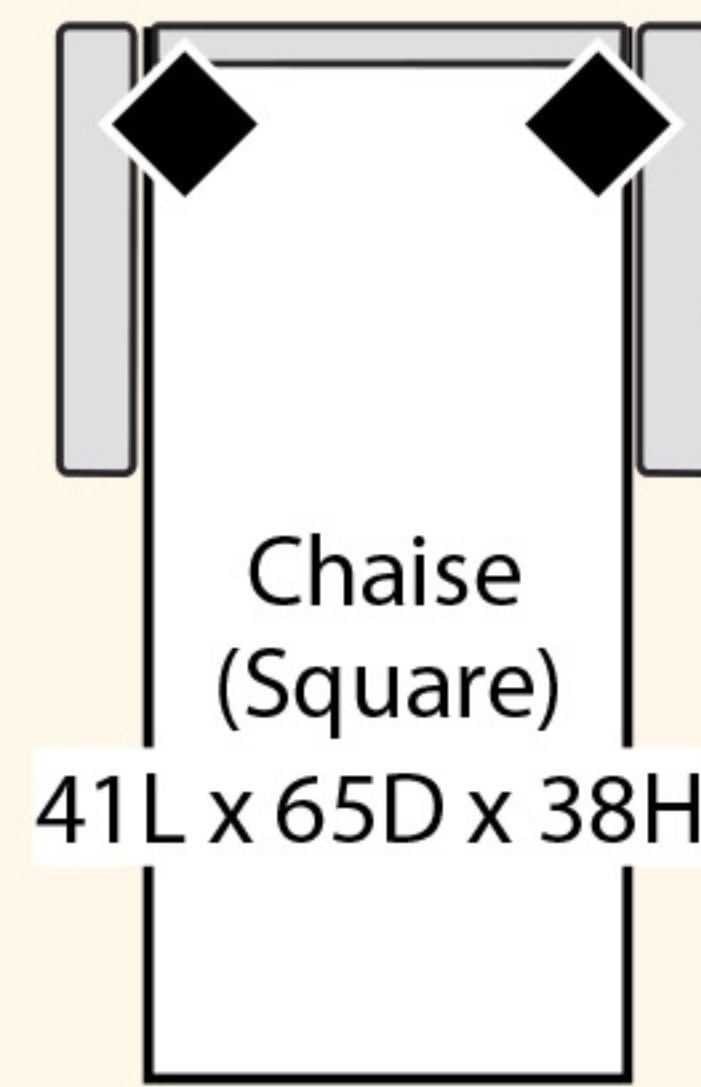

MOLLY

2 Seat Sofa
(Also available as Queen Sleeper)
81L x 37D x 38H

3 Seat Sofa
(Also available as Queen Sleeper)
81L x 37D x 38H

Townhouse Sofa
(Also available as Full Sleeper)
73L x 37D x 38H

Loveseat
(Also available as Twin Sleeper)
58L x 37D x 38H

Chair 1/2
(Also available as Twin Sleeper)
53L x 37D x 38H

Chair
36L x 37D x 38H

Chaise
(Square)
41L x 65D x 38H

3 Seat LSF Sofa
(Also available as Queen Sleeper)
75L x 37D x 38H

3 Seat RSF Sofa
(Also available as Queen Sleeper)
75L x 37D x 38H

2 Seat LSF Loveseat
(Also available as Twin Sleeper)
52L x 37D x 38H

2 Seat RSF Loveseat
(Also available as Twin Sleeper)
52L x 37D x 38H

LSF Chair
28L x 37D x 38H

RSF Chair
28L x 37D x 38H

LSF Chaise
35L x 65D x 38H

RSF Chaise
35L x 65D x 38H

****The Following Armless Pieces Are Available Inside a Sectional ONLY:**
Armless Sofa: 70L
Armless Loveseat: 47L
Armless Chair: 24L

Hexagon Wedge
67L x 45D x 38H

Corner Wedge
37L x 37D x 38H