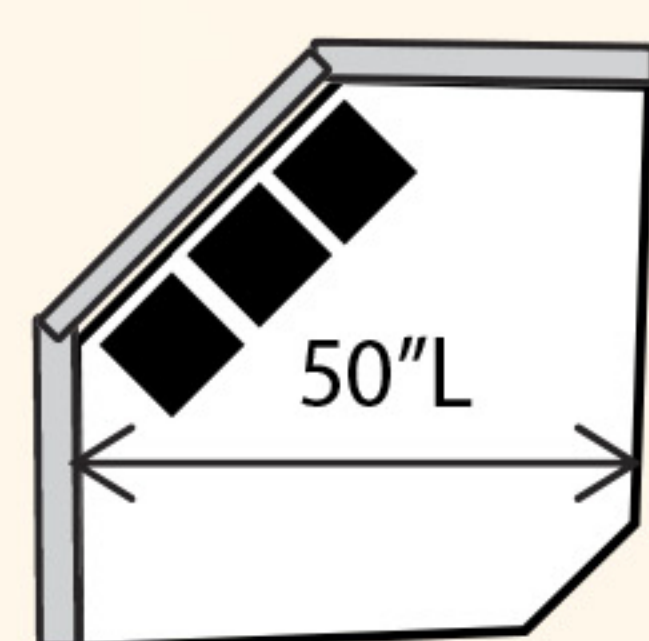

MOLLY

2 Seat Sofa
(Also available as Queen Sleeper)
81L x 37D x 38H

3 Seat Sofa
(Also available as Queen Sleeper)
81L x 37D x 38H

Townhouse Sofa
(Also available as Full Sleeper)
73L x 37D x 38H

Loveseat
(Also available as Twin Sleeper)
58L x 37D x 38H

Chair 1/2
(Also available as Twin Sleeper)
53L x 37D x 38H

Chair
36L x 37D x 38H

Chaise
(Square)
41L x 65D x 38H

3 Seat LSF Sofa
(Also available as Queen Sleeper)
75L x 37D x 38H

3 Seat RSF Sofa
(Also available as Queen Sleeper)
75L x 37D x 38H

2 Seat LSF Loveseat
(Also available as Twin Sleeper)
52L x 37D x 38H

2 Seat RSF Loveseat
(Also available as Twin Sleeper)
52L x 37D x 38H

LSF Chair
28L x 37D x 38H

RSF Chair
28L x 37D x 38H

LSF Chaise
35L x 65D x 38H

RSF Chaise
35L x 65D x 38H

****The Following Armless Pieces Are Available Inside a Sectional ONLY:**
Armless Sofa: 70L
Armless Loveseat: 47L
Armless Chair: 24L

Hexagon Wedge
67L x 45D x 38H

Corner Wedge
37L x 37D x 38H