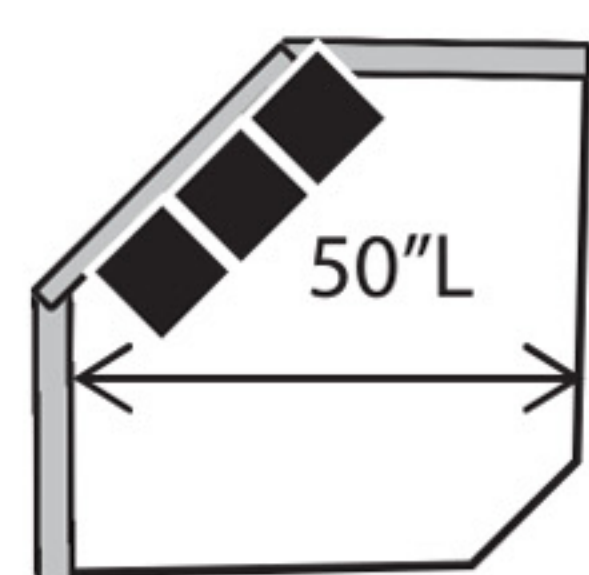

Chair
32L x 37D x 40H

Chaise
38L x 65D x 40H

2 or 3 Seat LSF Sofa
(Also available as Queen Sleeper)
73L x 37D x 40H

2 or 3 Seat RSF Sofa
(Also available as Queen Sleeper)
73L x 37D x 40H

3 Seat LSF Corner Sofa
87L x 37D x 40H

3 Seat RSF Corner Sofa
87L x 37D x 40H

2 Seat LSF Loveseat
(Also available as Twin Sleeper)
50L x 37D x 40H

2 Seat RSF Loveseat
(Also available as Twin Sleeper)
50L x 37D x 40H

LSF 1/2 Sofa
40L x 37D x 40H

RSF 1/2 Sofa
40L x 37D x 40H

LSF Chair
28L x 37D x 40H

RSF Chair
28L x 37D x 40H

LSF Chaise
28L x 65D x 40H

RSF Chaise
28L x 65D x 40H

The Following Armless Pieces Are Available Inside a Sectional ONLY:
 Armless Sofa: 70L
 Armless Loveseat: 47L
 Armless Chair: 24L
 *Armless 1/2 Sofa: 35L
 *Available: Caroline, Alexandria, Devin, Alyssa, Ryane, Jordan, Daniel, Reese, Murphy

Hexagon Wedge
67L x 45D x 40H

Corner Wedge
37L x 37D x 40H

Ryane

COLLECTION