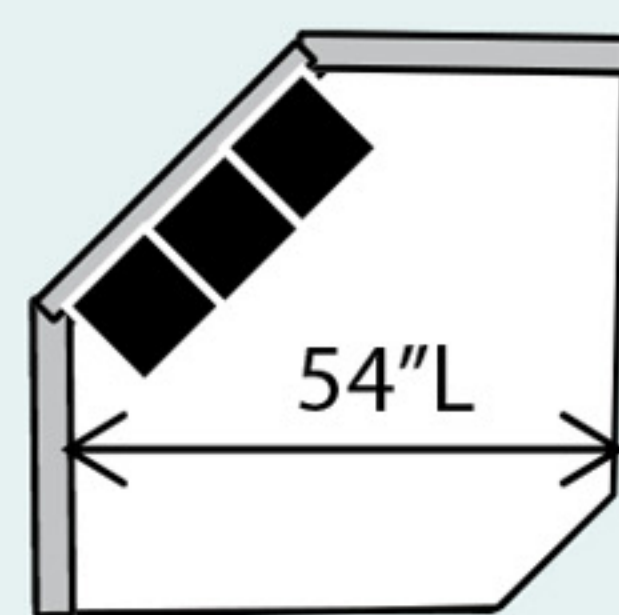

Loveseat
(Also available as Twin Sleeper)
55L x 41D x 38H

Chair 1/2
(Also available as Twin Sleeper)
50L x 41D x 38H

Chair
32L x 41D x 38H

Chaise
(Square)
38L x 65D x 38H

2 Seat LSF Sofa
(Also available as Queen Sleeper)
73L x 41D x 38H

2 Seat RSF Sofa
(Also available as Queen Sleeper)
73L x 41D x 38H

3 Seat LSF Sofa
(Also available as Queen Sleeper)
73L x 41D x 38H

3 Seat RSF Sofa
(Also available as Queen Sleeper)
73L x 41D x 38H

2 Seat LSF Loveseat
(Also available as Twin Sleeper)
50L x 41D x 38H

2 Seat RSF Loveseat
(Also available as Twin Sleeper)
50L x 41D x 38H

LSF 1/2 Sofa
40L x 41D x 38H

RSF 1/2 Sofa
40L x 41D x 38H

LSF Chair
28L x 41D x 38H

RSF Chair
28L x 41D x 38H

LSF Chaise
33L x 65D x 38H

RSF Chaise
33L x 65D x 38H

The Following Armless Pieces Are Available Inside a Sectional ONLY:
 Armless Sofa: 70L
 Armless Loveseat: 47L
 Armless Chair: 24L
 *Armless 1/2 Sofa: 35L
 *Available: Caroline, Alexandria, Devin, Alyssa, Ryanne, Jordan, Daniel, Reese, Murphy