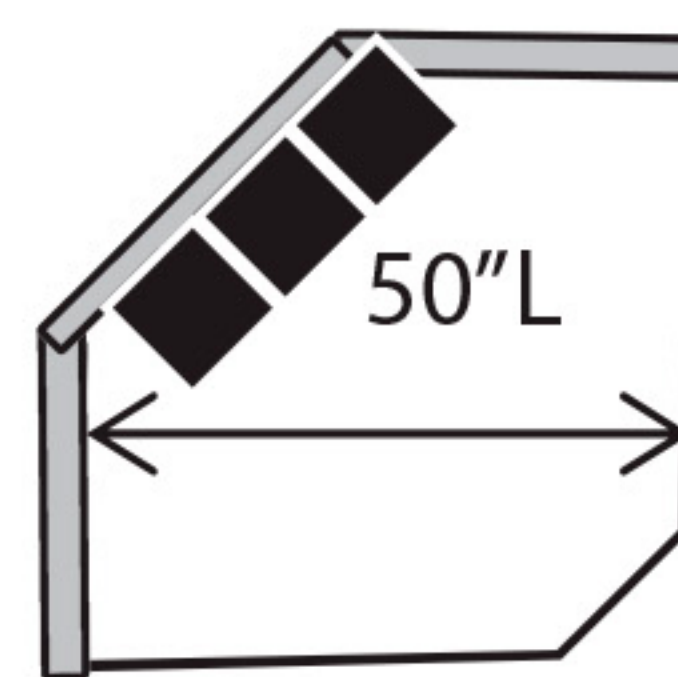

Reynolds

COLLECTION

2 Seat Sofa
80L x 34D x 37H

3 Seat Sofa
80L x 34D x 37H

Townhouse Sofa
72L x 34D x 37H

Loveseat
58L x 34D x 37H

AC17XL-H Chair
32L x 33D x 37H

Chair 1/2
52L x 34D x 37H

3 Seat LSF Sofa
75L x 34D x 37H

3 Seat RSF Sofa
75L x 34D x 37H

3 Seat LSF Corner Sofa
89L x 34D x 37H

3 Seat RSF Corner Sofa
89L x 34D x 37H

2 Seat LSF Loveseat
53L x 34D x 37H

2 Seat RSF Loveseat
53L x 34D x 37H

LSF Chair
29L x 34D x 37H

RSF Chair
29L x 34D x 37H

Hexagon Wedge
63L x 42D x 37H

Corner Wedge
36L x 36D x 37H

Reynolds

COLLECTION