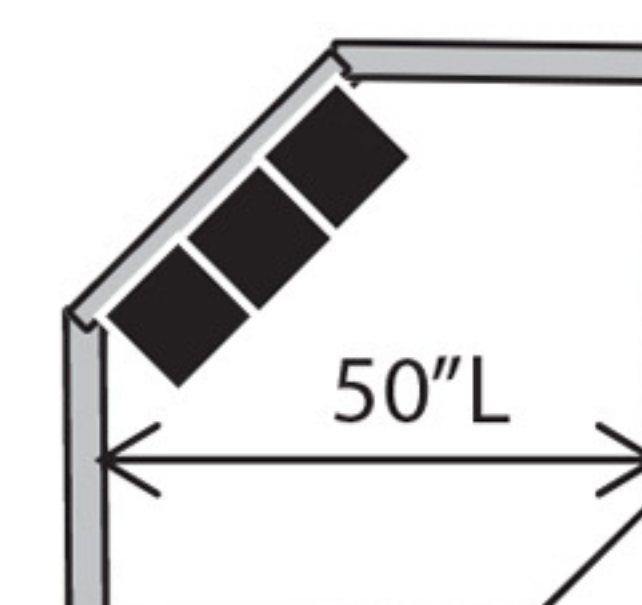

3 Seat LSF Sofa
(Also available as Queen Sleeper)
78L x 37D x 38H

3 Seat RSF Sofa
(Also available as Queen Sleeper)
78L x 37D x 38H

3 Seat LSF Corner Sofa
92L x 37D x 38H

3 Seat RSF Corner Sofa
92L x 37D x 38H

2 Seat LSF Loveseat
(Also available as Twin Sleeper)
55L x 37D x 38H

2 Seat RSF Loveseat
(Also available as Twin Sleeper)
55L x 37D x 38H

LSF Chair
32L x 37D x 38H

RSF Chair
32L x 37D x 38H

LSF Chaise
38L x 65D x 38H

RSF Chaise
38L x 65D x 38H

Hexagon Wedge
67L x 45D x 38H

Corner Wedge
37L x 37D x 38H

The Following Armless Pieces Are Available Inside a Sectional ONLY:

Armless Sofa: 70L

Armless Loveseat: 47L

Armless Chair: 24L